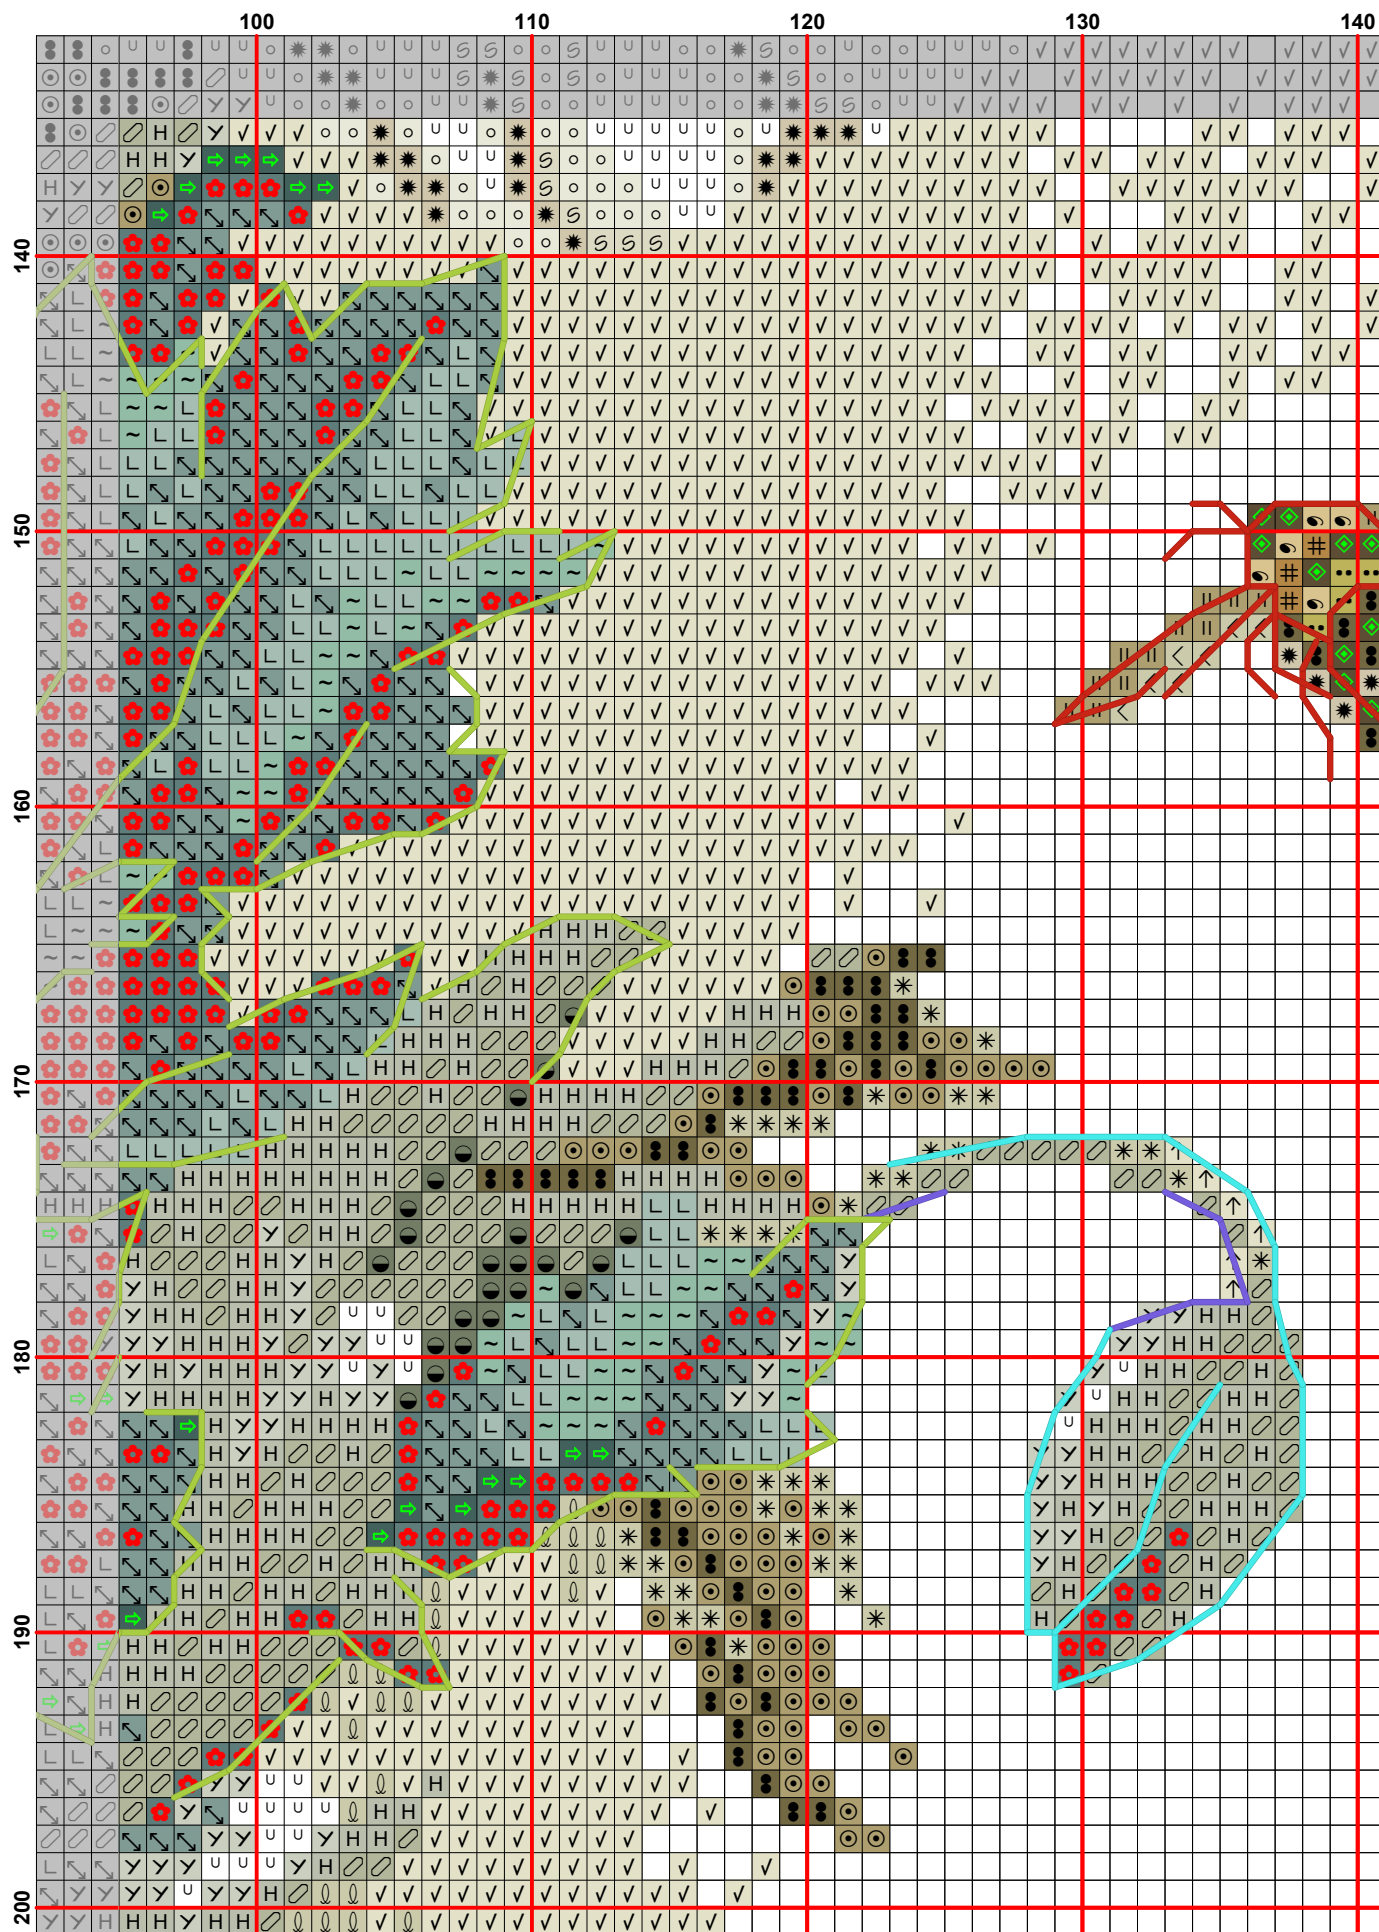

	140	150	160
70			
80			
90			
100	o		
101	o		
102	o		
103	o		
104	o		
105	o		
106	o		
107	o		
108	o		
109	o		
110	o		
111	o		
112	o		
113	o		
114	o		
115	o		
116	o		
117	o		
118	o		
119	o		
120	o		
121	o		
122	o		
123	o		
124	o		
125	o		
126	o		
127	o		
128	o		
129	o		
130	o		
131	o		
132	o		
133	o		
134	o		
135	o		
136	o		
137	o		
138	o		
139	o		
140	o		
141	o		
142	o		
143	o		
144	o		
145	o		
146	o		
147	o		
148	o		
149	o		
150	o		
151	o		
152	o		
153	o		
154	o		
155	o		
156	o		
157	o		
158	o		
159	o		
160	o		
161	o		
162	o		
163	o		
164	o		
165	o		
166	o		
167	o		
168	o		
169	o		
170	o		
171	o		
172	o		
173	o		
174	o		
175	o		
176	o		
177	o		
178	o		
179	o		
180	o		
181	o		
182	o		
183	o		
184	o		
185	o		
186	o		
187	o		
188	o		
189	o		
190	o		
191	o		
192	o		
193	o		
194	o		
195	o		
196	o		
197	o		
198	o		
199	o		
200	o		

	50	60	70	80	90
200	✓	✓	✓	✓	✓
201	✓	✓	✓	✓	✓
202	✓	✓	✓	✓	✓
203	✓	✓	✓	✓	✓
204	✓	✓	✓	✓	✓
205	✓	✓	✓	✓	✓
206	✓	✓	✓	✓	✓
207	✓	✓	✓	✓	✓
208	✓	✓	✓	✓	✓
209	✓	✓	✓	✓	✓
210	✓	✓	✓	✓	✓
211	✓	✓	✓	✓	✓
212	✓	✓	✓	✓	✓
213	✓	✓	✓	✓	✓
214	✓	✓	✓	✓	✓
215	✓	✓	✓	✓	✓
216	✓	✓	✓	✓	✓
217	✓	✓	✓	✓	✓
218	✓	✓	✓	✓	✓
219	✓	✓	✓	✓	✓
220	✓	✓	✓	✓	✓
221	✓	✓	✓	✓	✓
222	✓	✓	✓	✓	✓
223	✓	✓	✓	✓	✓
224	✓	✓	✓	✓	✓
225	✓	✓	✓	✓	✓
226	✓	✓	✓	✓	✓
227	✓	✓	✓	✓	✓
228	✓	✓	✓	✓	✓
229	✓	✓	✓	✓	✓
230	✓	✓	✓	✓	✓
231	✓	✓	✓	✓	✓
232	✓	✓	✓	✓	✓
233	✓	✓	✓	✓	✓
234	✓	✓	✓	✓	✓
235	✓	✓	✓	✓	✓
236	✓	✓	✓	✓	✓
237	✓	✓	✓	✓	✓
238	✓	✓	✓	✓	✓
239	✓	✓	✓	✓	✓
240	✓	✓	✓	✓	✓

Pattern Name: Маки
Designed By: по картине Пауля де Лонгпре
Company: Марья искусница
Copyright: <https://vk.com/club170441860>
Fabric: Aida 14, White
 144w X 247h Stitches
Size: 14 Count, 26.13w X 44.81h cm

Symbol	Strands	Type	Number	Color
 	2	DMC	3713	Salmon-VY LT
 	1	DMC	3713	Salmon-VY LT
 	2	DMC	3731	Dusty Rose-VY DK
 	2	DMC	3768	Gray Green-DK
 	1	DMC	3768	Gray Green-DK
 	2	DMC	3817	Celadon Green-LT
 	1	DMC	3817	Celadon Green-LT
 	2	DMC	B5200	Snow White