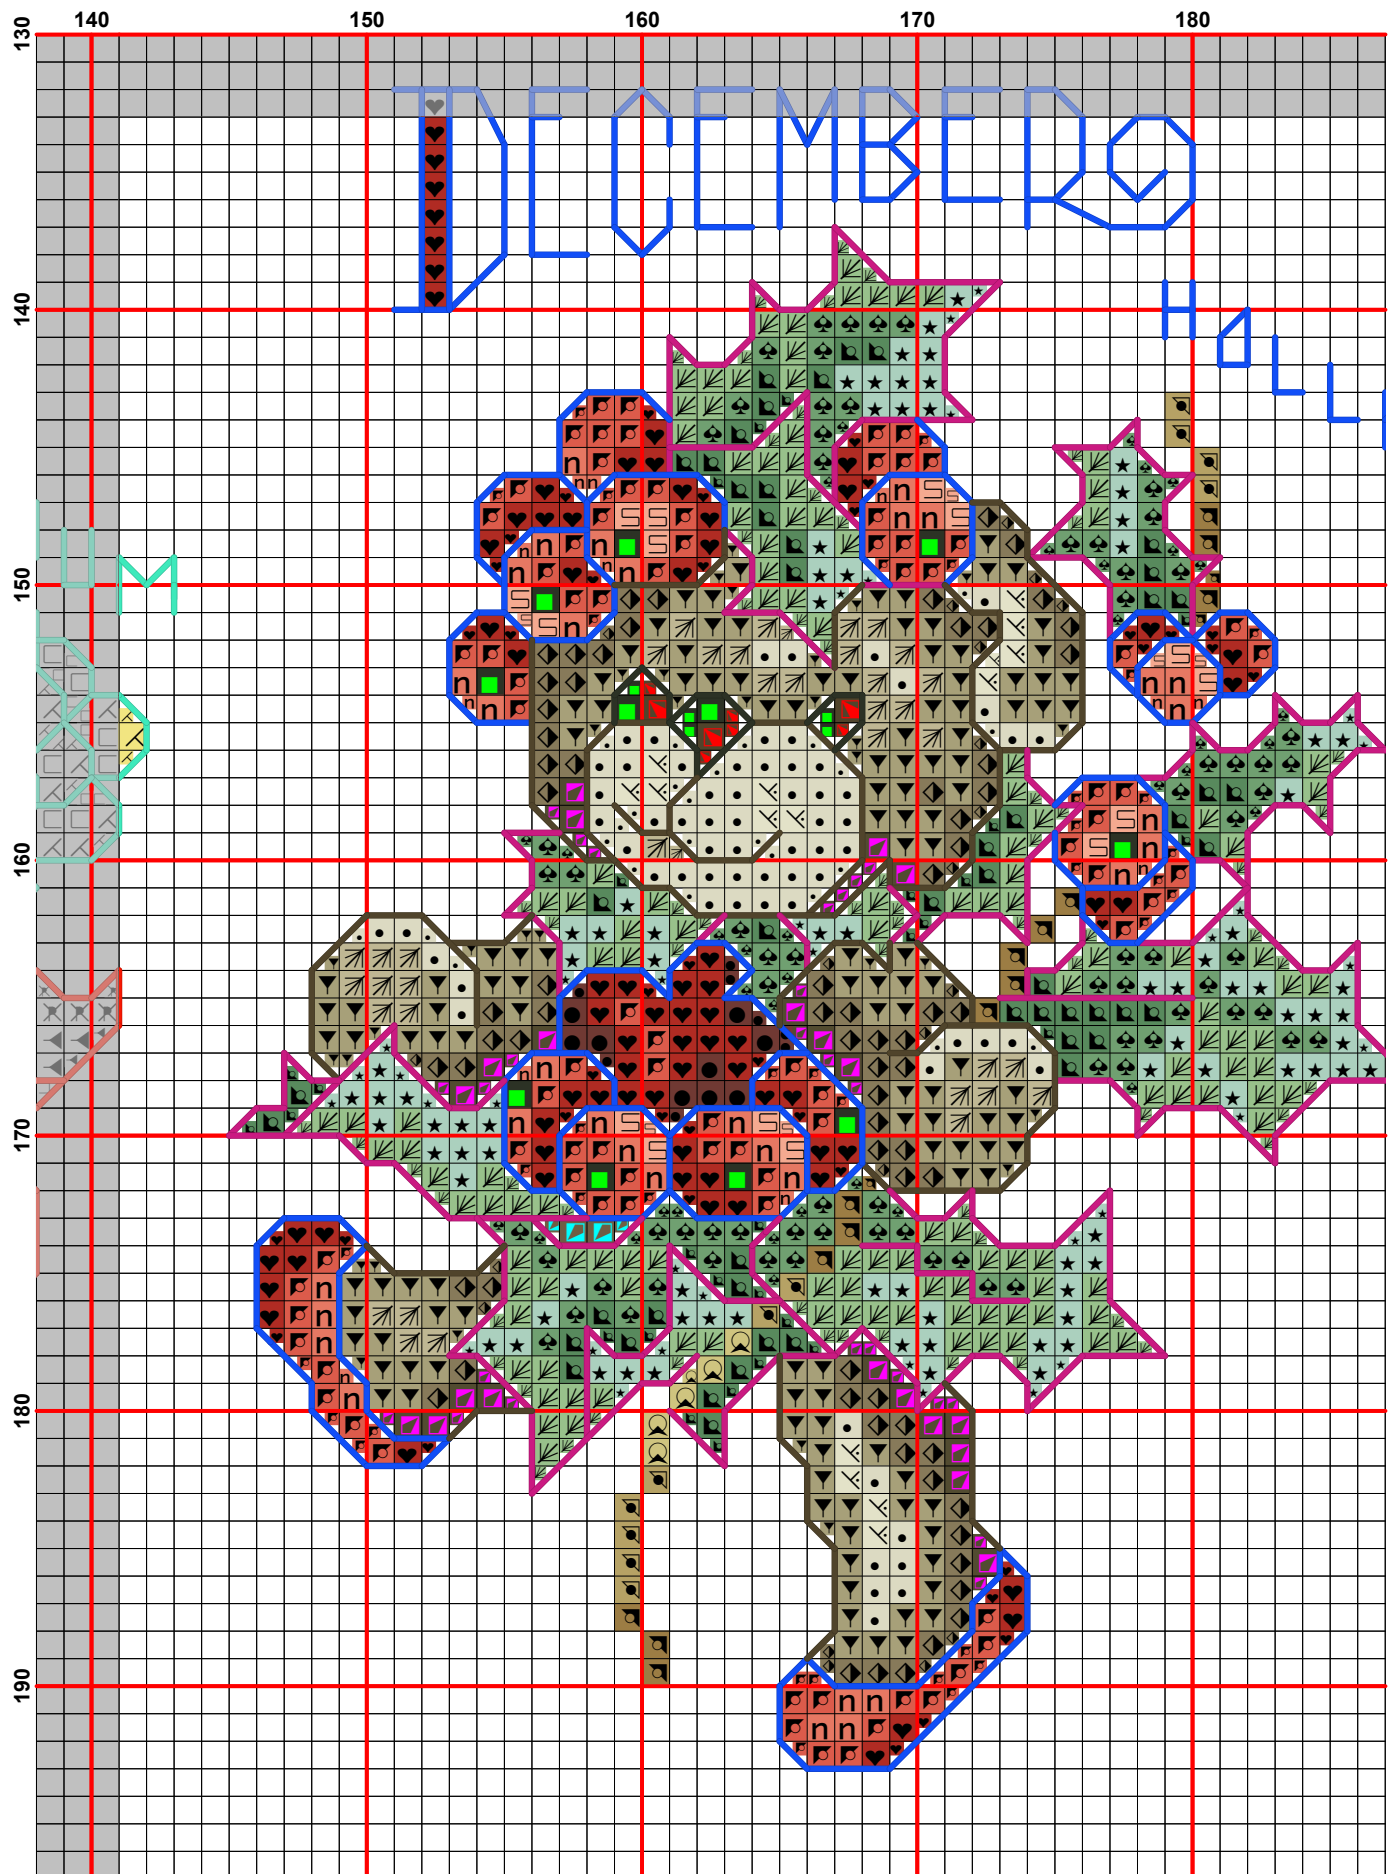

SEPTEMBER ASTER

OCTOBER MARIGOLD

NOVEMBER CUPID SANTHEMUM

DECEMBER HOLLY

Pattern Name: Цветочные мишки
Fabric: Aida 14, White
 187w X 191h Stitches
Size: 14 Count, 33.93w X 34.65h cm

Floss Used for Full Stitches:

Symbol	Strands	Type	Number	Color
	2	DMC	0	WHITE
	2	DMC	208	Lavender-VY DK
	2	DMC	209	Lavender-DK
	2	DMC	210	Lavender-MD
	2	DMC	211	Lavender-LT
	2	DMC	309	Geranium
	2	DMC	310	Black
	2	DMC	318	Steel Gray-LT
	2	DMC	320	Pistachio Green-MD
	2	DMC	335	Rose
	2	DMC	340	Blue Violet-MD
	2	DMC	341	Blue Violet-LT
	2	DMC	350	Coral-MD
	2	DMC	351	Coral
	2	DMC	352	Coral-LT
	2	DMC	353	Coral-VY LT
	2	DMC	367	Pistachio Green-DK
	2	DMC	368	Pistachio Green-LT
	2	DMC	369	Pistachio Green-VY LT
	2	DMC	415	Pearl Gray
	2	DMC	420	Hazelnut Brown-DK
	2	DMC	422	Hazelnut Brown-LT
	2	DMC	434	Brown-LT
	2	DMC	435	Brown-VY LT
	2	DMC	436	Tan
	2	DMC	437	Tan-LT
	2	DMC	504	Blue Green-LT
	2	DMC	640	Beige Gray-DK
	2	DMC	642	Beige Gray-DK MD
	2	DMC	644	Beige Gray-MD
	2	DMC	712	Cream
	2	DMC	725	Topaz
	2	DMC	738	Tan-VY LT
	2	DMC	740	Tangerine
	2	DMC	742	Yellow-DK
	2	DMC	743	Yellow-MD
	2	DMC	744	Yellow-Pale
	2	DMC	746	Off White
	2	DMC	754	Peach-LT
	2	DMC	762	Pearl Gray-VY LT
	2	DMC	772	Yellow Green-VY LT
	2	DMC	775	Baby Blue-VY LT
	2	DMC	776	Pink-MD
	2	DMC	783	Topaz-MD
	2	DMC	801	Coffee Brown-DK
	2	DMC	814	Garnet-DK
	2	DMC	817	Coral Red-VY DK