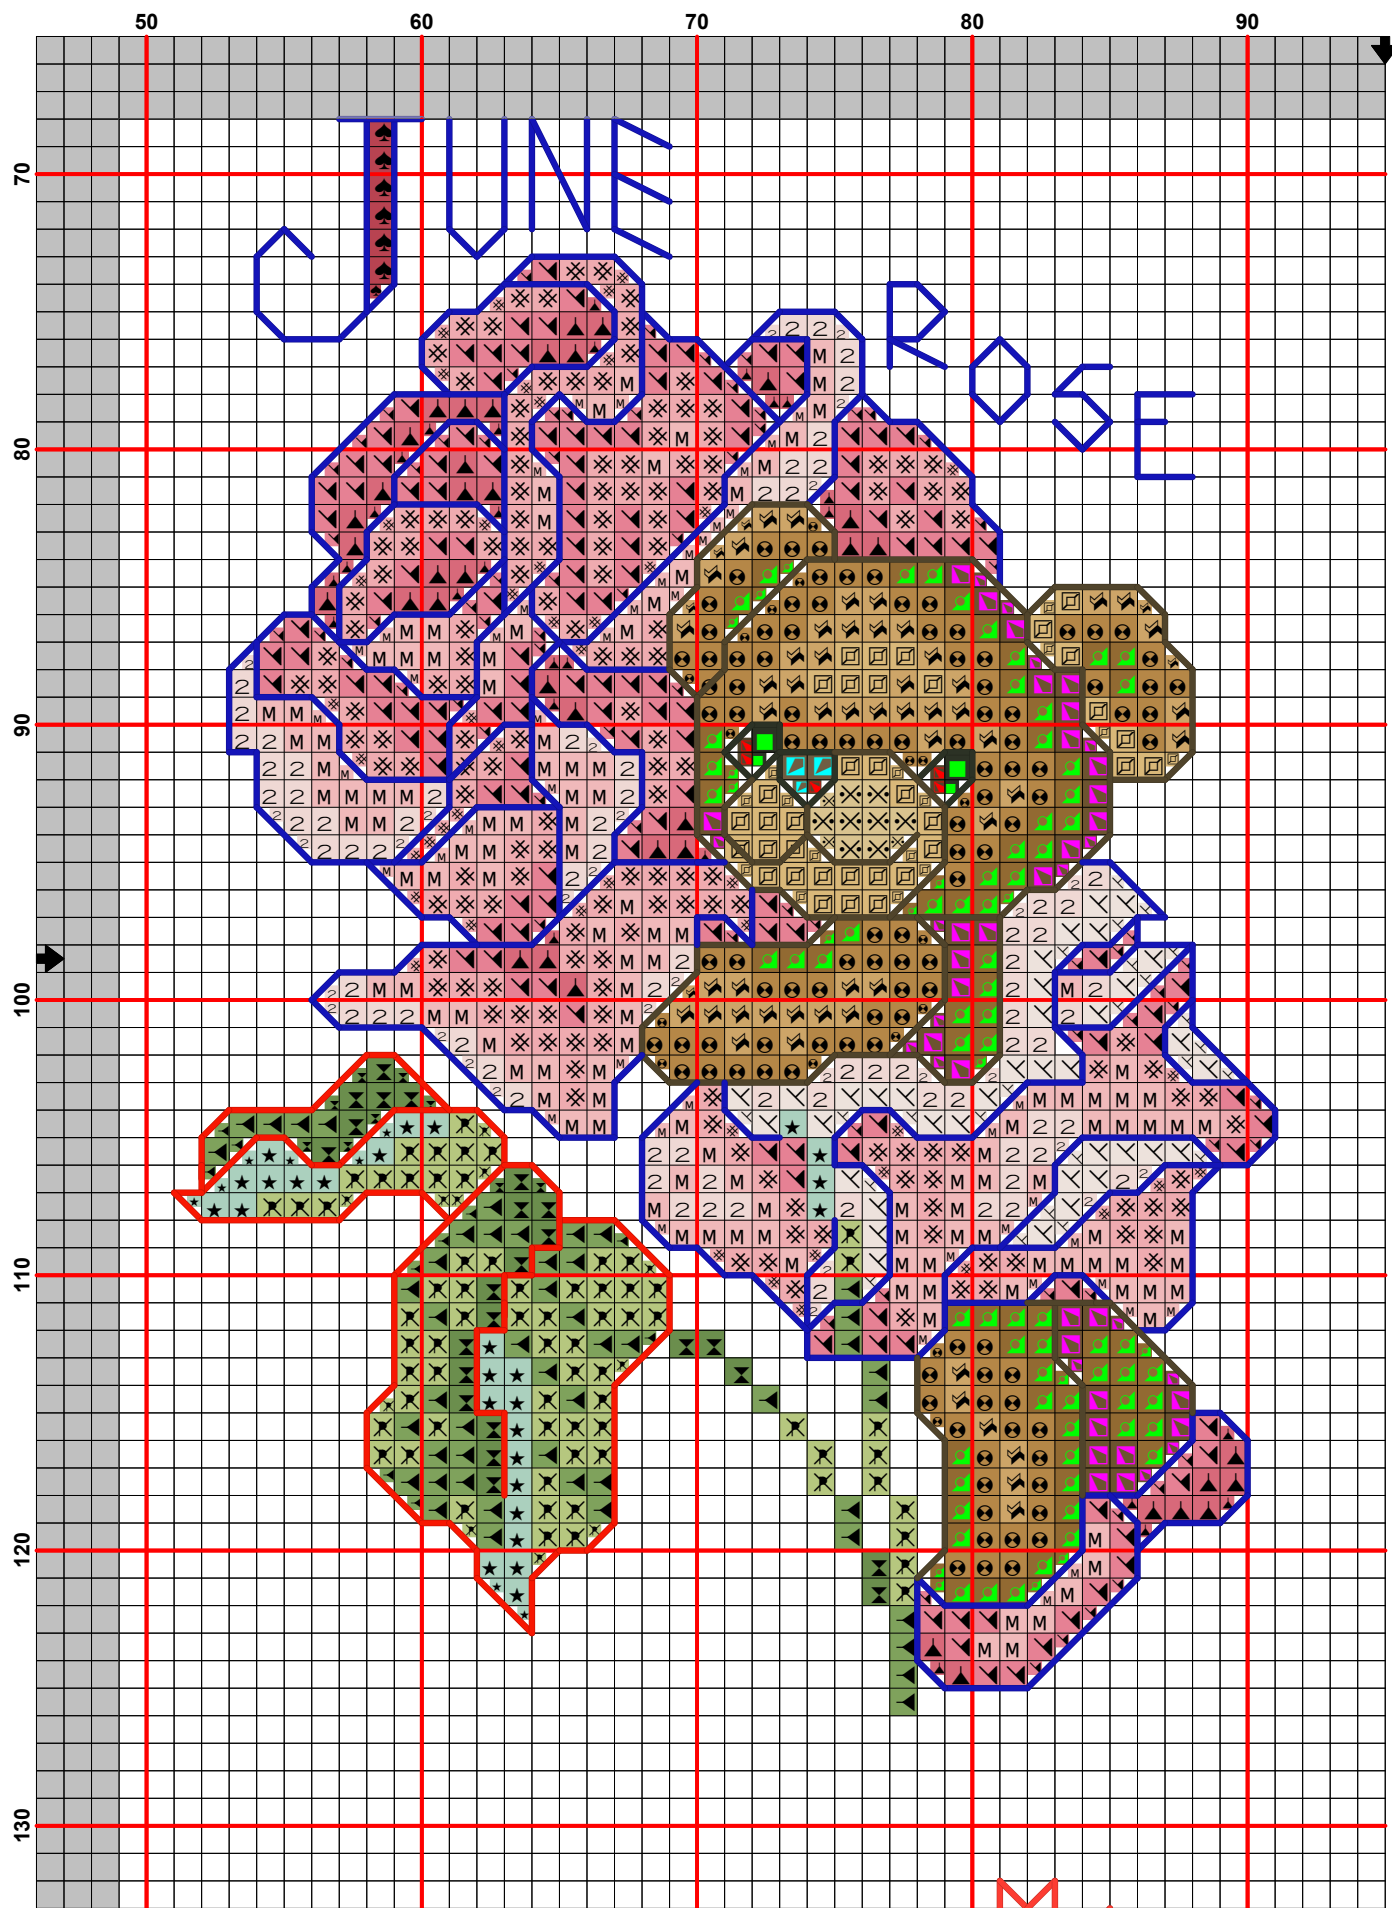

SEPTEMBER ASTER

OCTOBER MARIGOLD

NOVEMBER CUPID SANTHEMUM

DECEMBER HOLLY

Pattern Name: Цветочные мишки
Fabric: Aida 14, White
 187w X 191h Stitches
Size: 14 Count, 33.93w X 34.65h cm

Floss Used for Full Stitches:

Symbol	Strands	Type	Number	Color
	2	DMC	0	WHITE
	2	DMC	208	Lavender-VY DK
	2	DMC	209	Lavender-DK
	2	DMC	210	Lavender-MD
	2	DMC	211	Lavender-LT
	2	DMC	309	Geranium
	2	DMC	310	Black
	2	DMC	318	Steel Gray-LT
	2	DMC	320	Pistachio Green-MD
	2	DMC	335	Rose
	2	DMC	340	Blue Violet-MD
	2	DMC	341	Blue Violet-LT
	2	DMC	350	Coral-MD
	2	DMC	351	Coral
	2	DMC	352	Coral-LT
	2	DMC	353	Coral-VY LT
	2	DMC	367	Pistachio Green-DK
	2	DMC	368	Pistachio Green-LT
	2	DMC	369	Pistachio Green-VY LT
	2	DMC	415	Pearl Gray
	2	DMC	420	Hazelnut Brown-DK
	2	DMC	422	Hazelnut Brown-LT
	2	DMC	434	Brown-LT
	2	DMC	435	Brown-VY LT
	2	DMC	436	Tan
	2	DMC	437	Tan-LT
	2	DMC	504	Blue Green-LT
	2	DMC	640	Beige Gray-DK
	2	DMC	642	Beige Gray-DK MD
	2	DMC	644	Beige Gray-MD
	2	DMC	712	Cream
	2	DMC	725	Topaz
	2	DMC	738	Tan-VY LT
	2	DMC	740	Tangerine
	2	DMC	742	Yellow-DK
	2	DMC	743	Yellow-MD
	2	DMC	744	Yellow-Pale
	2	DMC	746	Off White
	2	DMC	754	Peach-LT
	2	DMC	762	Pearl Gray-VY LT
	2	DMC	772	Yellow Green-VY LT
	2	DMC	775	Baby Blue-VY LT
	2	DMC	776	Pink-MD
	2	DMC	783	Topaz-MD
	2	DMC	801	Coffee Brown-DK
	2	DMC	814	Garnet-DK
	2	DMC	817	Coral Red-VY DK