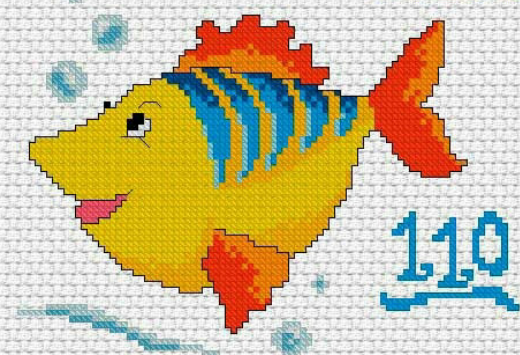

Name _____
date _____