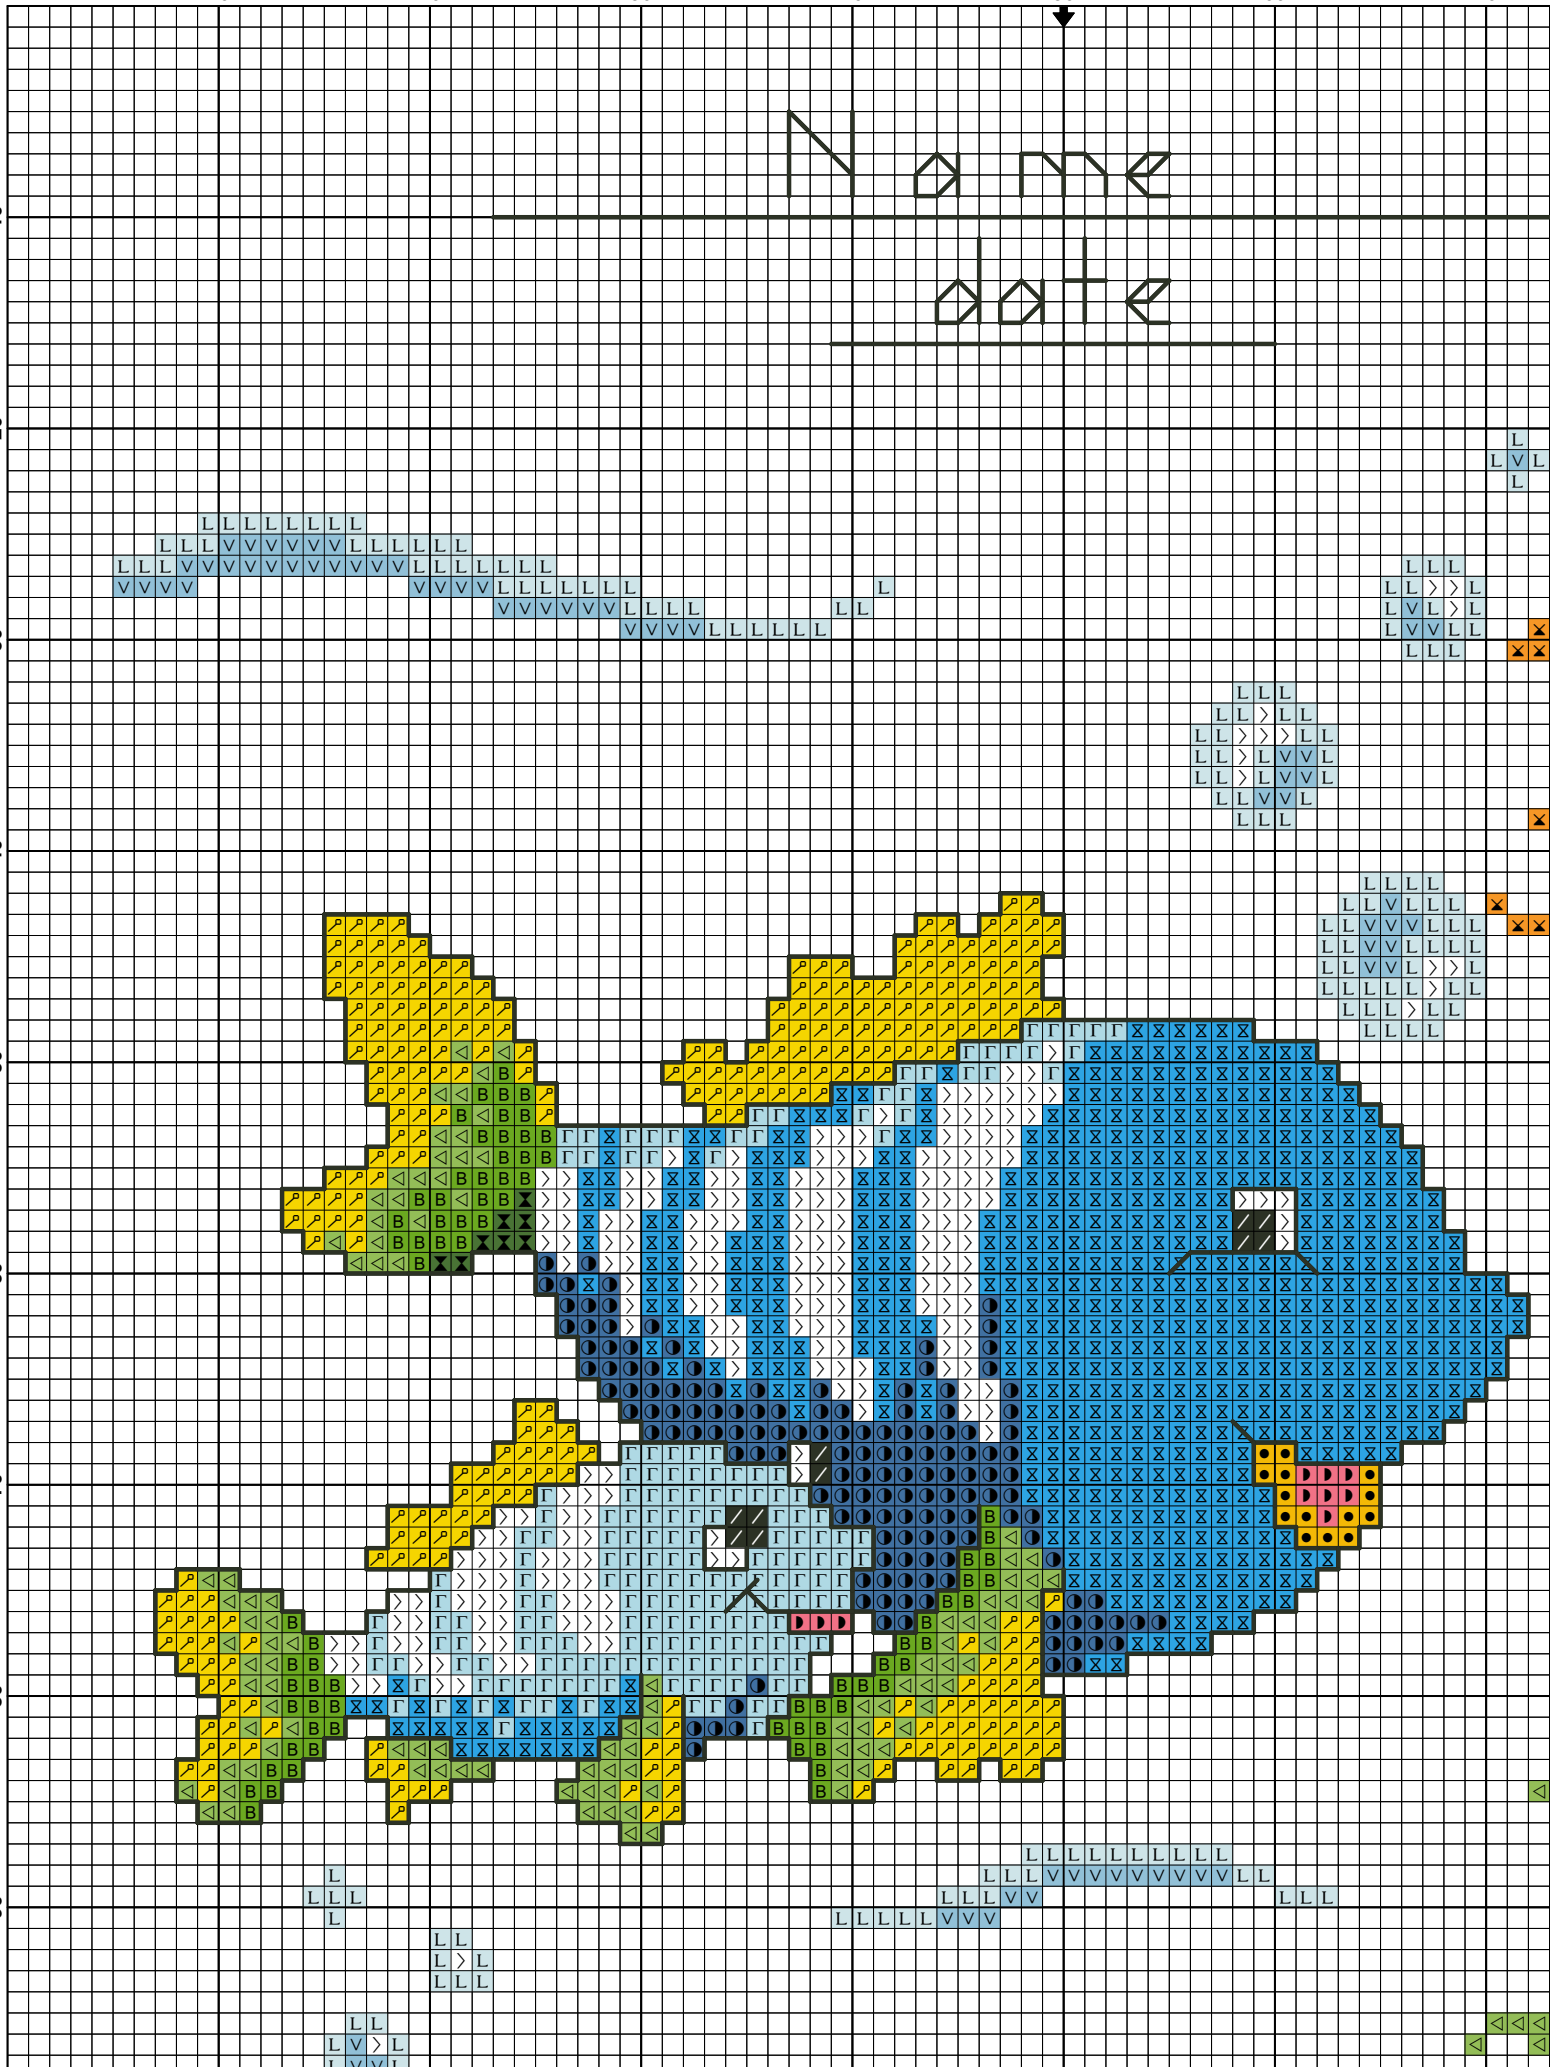

Name \_\_\_\_\_  
date \_\_\_\_\_

10 20 30 40 50 60 70

NAME  
DATE

10

20

30

40

50

60

70

80

90

(4) vodomilka

(6) vodmilka

**Fabric:** Aida 14, White  
89w X 368h Stitches  
**Size:** 14 Count, 16.15w X 66.77h cm

**Floss Used for Full Stitches:**

Symbol	Strands	Type	Number	Color
	2	DMC	310	Black
	2	DMC	420	Hazelnut Brown-DK
	2	DMC	444	Lemon-DK
	2	DMC	519	Sky Blue
	2	DMC	704	Christmas Green-VY LT
	2	DMC	741	Tangerine-MD
	2	DMC	775	Baby Blue-VY LT
	2	DMC	780	Topaz-UL VY DK
	2	DMC	825	Blue-DK
	2	DMC	893	Carnation-LT
	2	DMC	900	Burnt Orange-DK
	2	DMC	904	Parrot Green-VY DK
	2	DMC	906	Parrot Green-MD
	2	DMC	947	Burnt Orange
	2	DMC	959	Sea Green-MD
	2	DMC	972	Canary-DK
	2	DMC	996	Electric Blue-MD
	2	DMC	3761	Sky Blue-LT
	2	DMC	3812	Sea Green-VY DK
	2	DMC	5200	White

**Floss Used for Back Stitches:**

Symbol	Strands	Type	Number	Color
	1	DMC	310	Black

**Расход нитей**

**Нитей в мотке:** 6  
**Длина мотка:** 795.0 cm

Type	Number	Full	Half	Quarter	Petite	Back(cm)	Str(cm)	Spec(cm)	French	Bead	SK
DMC 310	310	91	0	0	0	199.2	0.0	0.0	0	0	
DMC 420	420	516	0	0	0	0.0	0.0	0.0	0	0	
DMC 444	444	2842	0	0	0	0.0	0.0	0.0	0	0	
DMC 519	519	288	0	0	0	0.0	0.0	0.0	0	0	
DMC 704	704	479	0	0	0	0.0	0.0	0.0	0	0	
DMC 741	741	875	0	0	0	0.0	0.0	0.0	0	0	
DMC 775	775	770	0	0	0	0.0	0.0	0.0	0	0	
DMC 780	780	299	0	0	0	0.0	0.0	0.0	0	0	
DMC 825	825	342	0	0	0	0.0	0.0	0.0	0	0	
DMC 893	893	279	0	0	0	0.0	0.0	0.0	0	0	
DMC 900	900	172	0	0	0	0.0	0.0	0.0	0	0	
DMC 904	904	203	0	0	0	0.0	0.0	0.0	0	0	
DMC 906	906	374	0	0	0	0.0	0.0	0.0	0	0	
DMC 947	947	764	0	0	0	0.0	0.0	0.0	0	0	