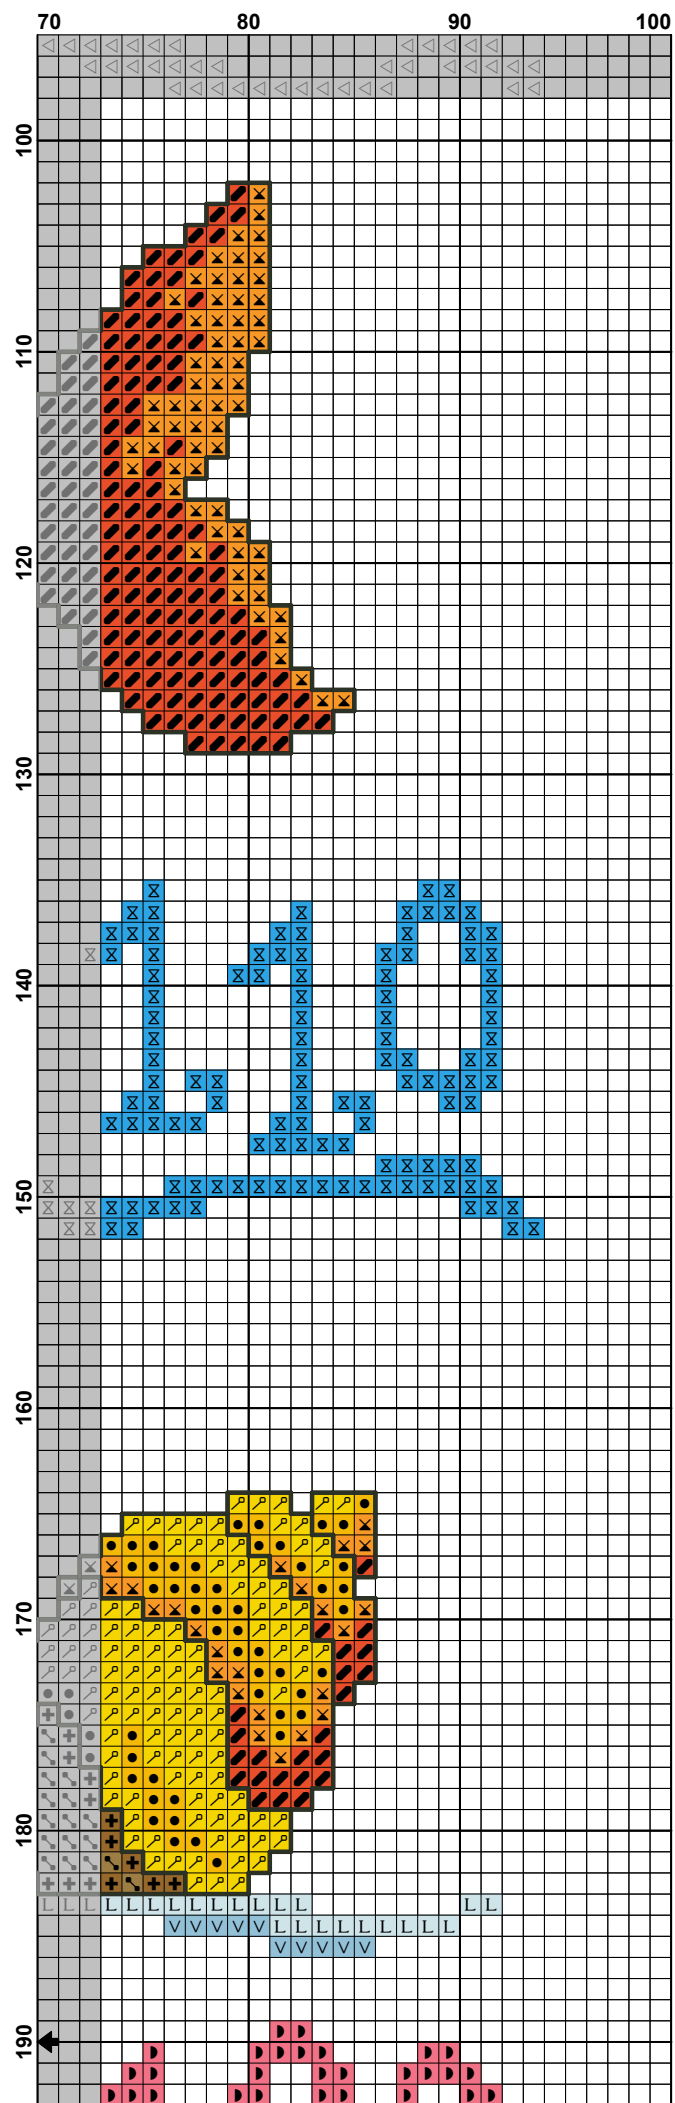

Name \_\_\_\_\_  
date \_\_\_\_\_

10 20 30 40 50 60 70

NAME  
DATE

10

20

30

40

50

60

70

80

90

(4) vodomilka

(6) vodmilka

**Fabric:** Aida 14, White  
89w X 368h Stitches  
**Size:** 14 Count, 16.15w X 66.77h cm

**Floss Used for Full Stitches:**

Symbol	Strands	Type	Number	Color
	2	DMC	310	Black
	2	DMC	420	Hazelnut Brown-DK
	2	DMC	444	Lemon-DK
	2	DMC	519	Sky Blue
	2	DMC	704	Christmas Green-VY LT
	2	DMC	741	Tangerine-MD
	2	DMC	775	Baby Blue-VY LT
	2	DMC	780	Topaz-UL VY DK
	2	DMC	825	Blue-DK
	2	DMC	893	Carnation-LT
	2	DMC	900	Burnt Orange-DK
	2	DMC	904	Parrot Green-VY DK
	2	DMC	906	Parrot Green-MD
	2	DMC	947	Burnt Orange
	2	DMC	959	Sea Green-MD
	2	DMC	972	Canary-DK
	2	DMC	996	Electric Blue-MD
	2	DMC	3761	Sky Blue-LT
	2	DMC	3812	Sea Green-VY DK
	2	DMC	5200	White

**Floss Used for Back Stitches:**

Symbol	Strands	Type	Number	Color
	1	DMC	310	Black

**Расход нитей**

**Нитей в мотке:** 6  
**Длина мотка:** 795.0 cm

Type	Number	Full	Half	Quarter	Petite	Back(cm)	Str(cm)	Spec(cm)	French	Bead	SK
DMC 310	310	91	0	0	0	199.2	0.0	0.0	0	0	
DMC 420	420	516	0	0	0	0.0	0.0	0.0	0	0	
DMC 444	444	2842	0	0	0	0.0	0.0	0.0	0	0	
DMC 519	519	288	0	0	0	0.0	0.0	0.0	0	0	
DMC 704	704	479	0	0	0	0.0	0.0	0.0	0	0	
DMC 741	741	875	0	0	0	0.0	0.0	0.0	0	0	
DMC 775	775	770	0	0	0	0.0	0.0	0.0	0	0	
DMC 780	780	299	0	0	0	0.0	0.0	0.0	0	0	
DMC 825	825	342	0	0	0	0.0	0.0	0.0	0	0	
DMC 893	893	279	0	0	0	0.0	0.0	0.0	0	0	
DMC 900	900	172	0	0	0	0.0	0.0	0.0	0	0	
DMC 904	904	203	0	0	0	0.0	0.0	0.0	0	0	
DMC 906	906	374	0	0	0	0.0	0.0	0.0	0	0	
DMC 947	947	764	0	0	0	0.0	0.0	0.0	0	0	