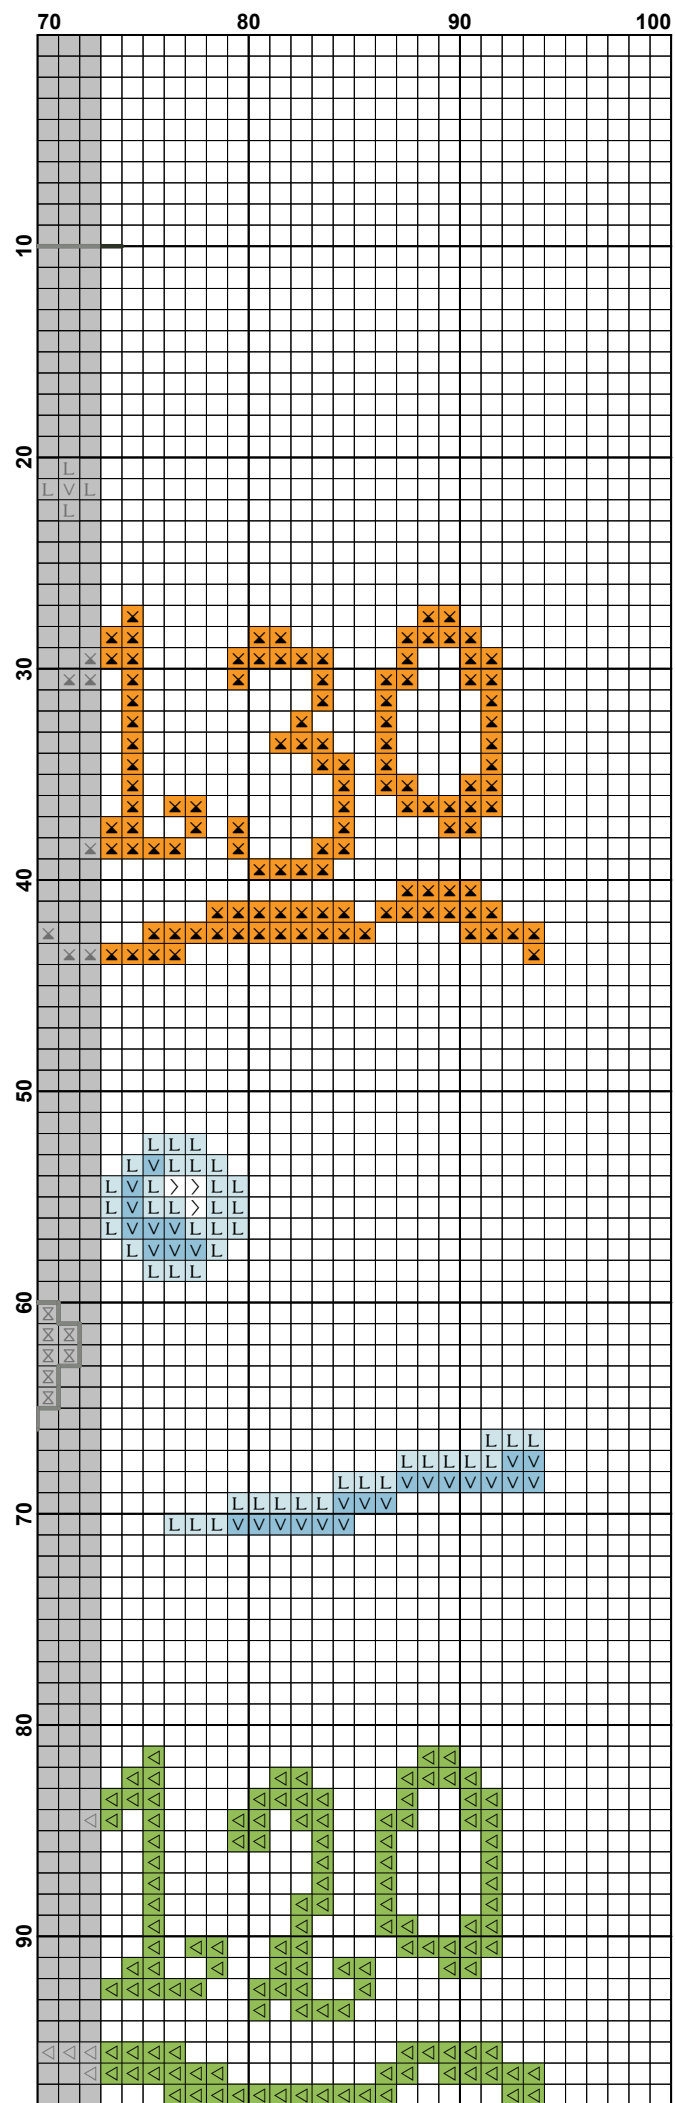

Name \_\_\_\_\_  
date \_\_\_\_\_

10 20 30 40 50 60 70

NAME  
DATE

10

20

30

40

50

60

70

80

90

(4) vodomilka

(6) vodmilka

**Fabric:** Aida 14, White  
89w X 368h Stitches  
**Size:** 14 Count, 16.15w X 66.77h cm

**Floss Used for Full Stitches:**

Symbol	Strands	Type	Number	Color
	2	DMC	310	Black
	2	DMC	420	Hazelnut Brown-DK
	2	DMC	444	Lemon-DK
	2	DMC	519	Sky Blue
	2	DMC	704	Christmas Green-VY LT
	2	DMC	741	Tangerine-MD
	2	DMC	775	Baby Blue-VY LT
	2	DMC	780	Topaz-UL VY DK
	2	DMC	825	Blue-DK
	2	DMC	893	Carnation-LT
	2	DMC	900	Burnt Orange-DK
	2	DMC	904	Parrot Green-VY DK
	2	DMC	906	Parrot Green-MD
	2	DMC	947	Burnt Orange
	2	DMC	959	Sea Green-MD
	2	DMC	972	Canary-DK
	2	DMC	996	Electric Blue-MD
	2	DMC	3761	Sky Blue-LT
	2	DMC	3812	Sea Green-VY DK
	2	DMC	5200	White

**Floss Used for Back Stitches:**

Symbol	Strands	Type	Number	Color
	1	DMC	310	Black

**Расход нитей**

**Нитей в мотке:** 6  
**Длина мотка:** 795.0 cm

Type	Number	Full	Half	Quarter	Petite	Back(cm)	Str(cm)	Spec(cm)	French	Bead	SK
DMC 310	310	91	0	0	0	199.2	0.0	0.0	0	0	
DMC 420	420	516	0	0	0	0.0	0.0	0.0	0	0	
DMC 444	444	2842	0	0	0	0.0	0.0	0.0	0	0	
DMC 519	519	288	0	0	0	0.0	0.0	0.0	0	0	
DMC 704	704	479	0	0	0	0.0	0.0	0.0	0	0	
DMC 741	741	875	0	0	0	0.0	0.0	0.0	0	0	
DMC 775	775	770	0	0	0	0.0	0.0	0.0	0	0	
DMC 780	780	299	0	0	0	0.0	0.0	0.0	0	0	
DMC 825	825	342	0	0	0	0.0	0.0	0.0	0	0	
DMC 893	893	279	0	0	0	0.0	0.0	0.0	0	0	
DMC 900	900	172	0	0	0	0.0	0.0	0.0	0	0	
DMC 904	904	203	0	0	0	0.0	0.0	0.0	0	0	
DMC 906	906	374	0	0	0	0.0	0.0	0.0	0	0	
DMC 947	947	764	0	0	0	0.0	0.0	0.0	0	0	