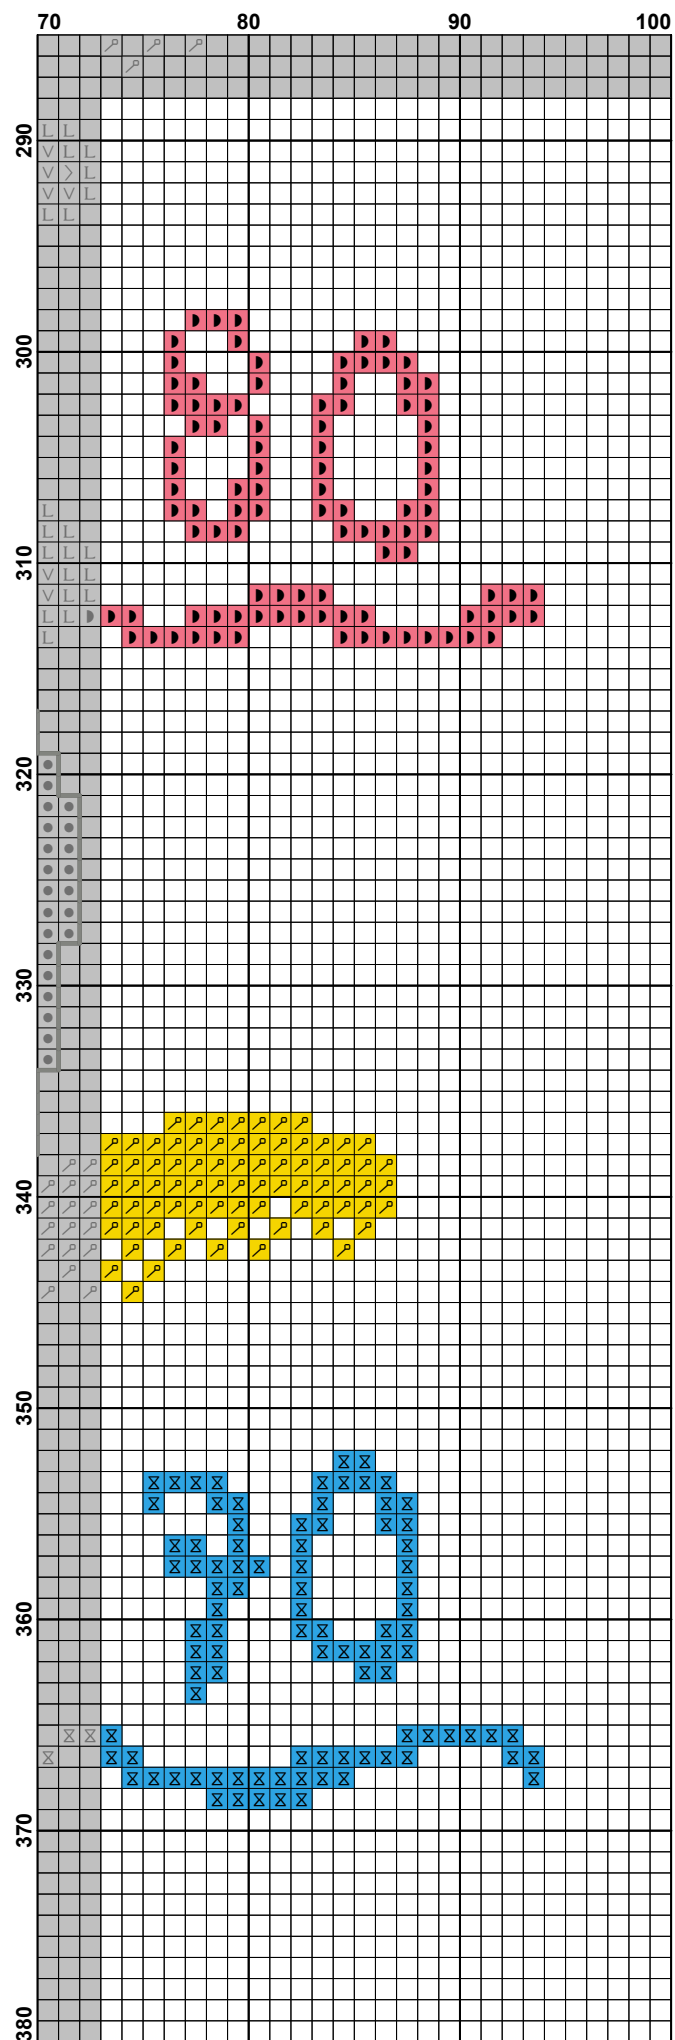

Name \_\_\_\_\_  
date \_\_\_\_\_

10 20 30 40 50 60 70

NAME  
DATE

10

20

30

40

50

60

70

80

90

(4) vodomilka

(6) vodmilka

**Fabric:** Aida 14, White  
89w X 368h Stitches  
**Size:** 14 Count, 16.15w X 66.77h cm

**Floss Used for Full Stitches:**

Symbol	Strands	Type	Number	Color
	2	DMC	310	Black
	2	DMC	420	Hazelnut Brown-DK
	2	DMC	444	Lemon-DK
	2	DMC	519	Sky Blue
	2	DMC	704	Christmas Green-VY LT
	2	DMC	741	Tangerine-MD
	2	DMC	775	Baby Blue-VY LT
	2	DMC	780	Topaz-UL VY DK
	2	DMC	825	Blue-DK
	2	DMC	893	Carnation-LT
	2	DMC	900	Burnt Orange-DK
	2	DMC	904	Parrot Green-VY DK
	2	DMC	906	Parrot Green-MD
	2	DMC	947	Burnt Orange
	2	DMC	959	Sea Green-MD
	2	DMC	972	Canary-DK
	2	DMC	996	Electric Blue-MD
	2	DMC	3761	Sky Blue-LT
	2	DMC	3812	Sea Green-VY DK
	2	DMC	5200	White

**Floss Used for Back Stitches:**

Symbol	Strands	Type	Number	Color
	1	DMC	310	Black

**Расход нитей**

**Нитей в мотке:** 6  
**Длина мотка:** 795.0 cm

Type	Number	Full	Half	Quarter	Petite	Back(cm)	Str(cm)	Spec(cm)	French	Bead	SK
DMC 310	310	91	0	0	0	199.2	0.0	0.0	0	0	
DMC 420	420	516	0	0	0	0.0	0.0	0.0	0	0	
DMC 444	444	2842	0	0	0	0.0	0.0	0.0	0	0	
DMC 519	519	288	0	0	0	0.0	0.0	0.0	0	0	
DMC 704	704	479	0	0	0	0.0	0.0	0.0	0	0	
DMC 741	741	875	0	0	0	0.0	0.0	0.0	0	0	
DMC 775	775	770	0	0	0	0.0	0.0	0.0	0	0	
DMC 780	780	299	0	0	0	0.0	0.0	0.0	0	0	
DMC 825	825	342	0	0	0	0.0	0.0	0.0	0	0	
DMC 893	893	279	0	0	0	0.0	0.0	0.0	0	0	
DMC 900	900	172	0	0	0	0.0	0.0	0.0	0	0	
DMC 904	904	203	0	0	0	0.0	0.0	0.0	0	0	
DMC 906	906	374	0	0	0	0.0	0.0	0.0	0	0	
DMC 947	947	764	0	0	0	0.0	0.0	0.0	0	0	