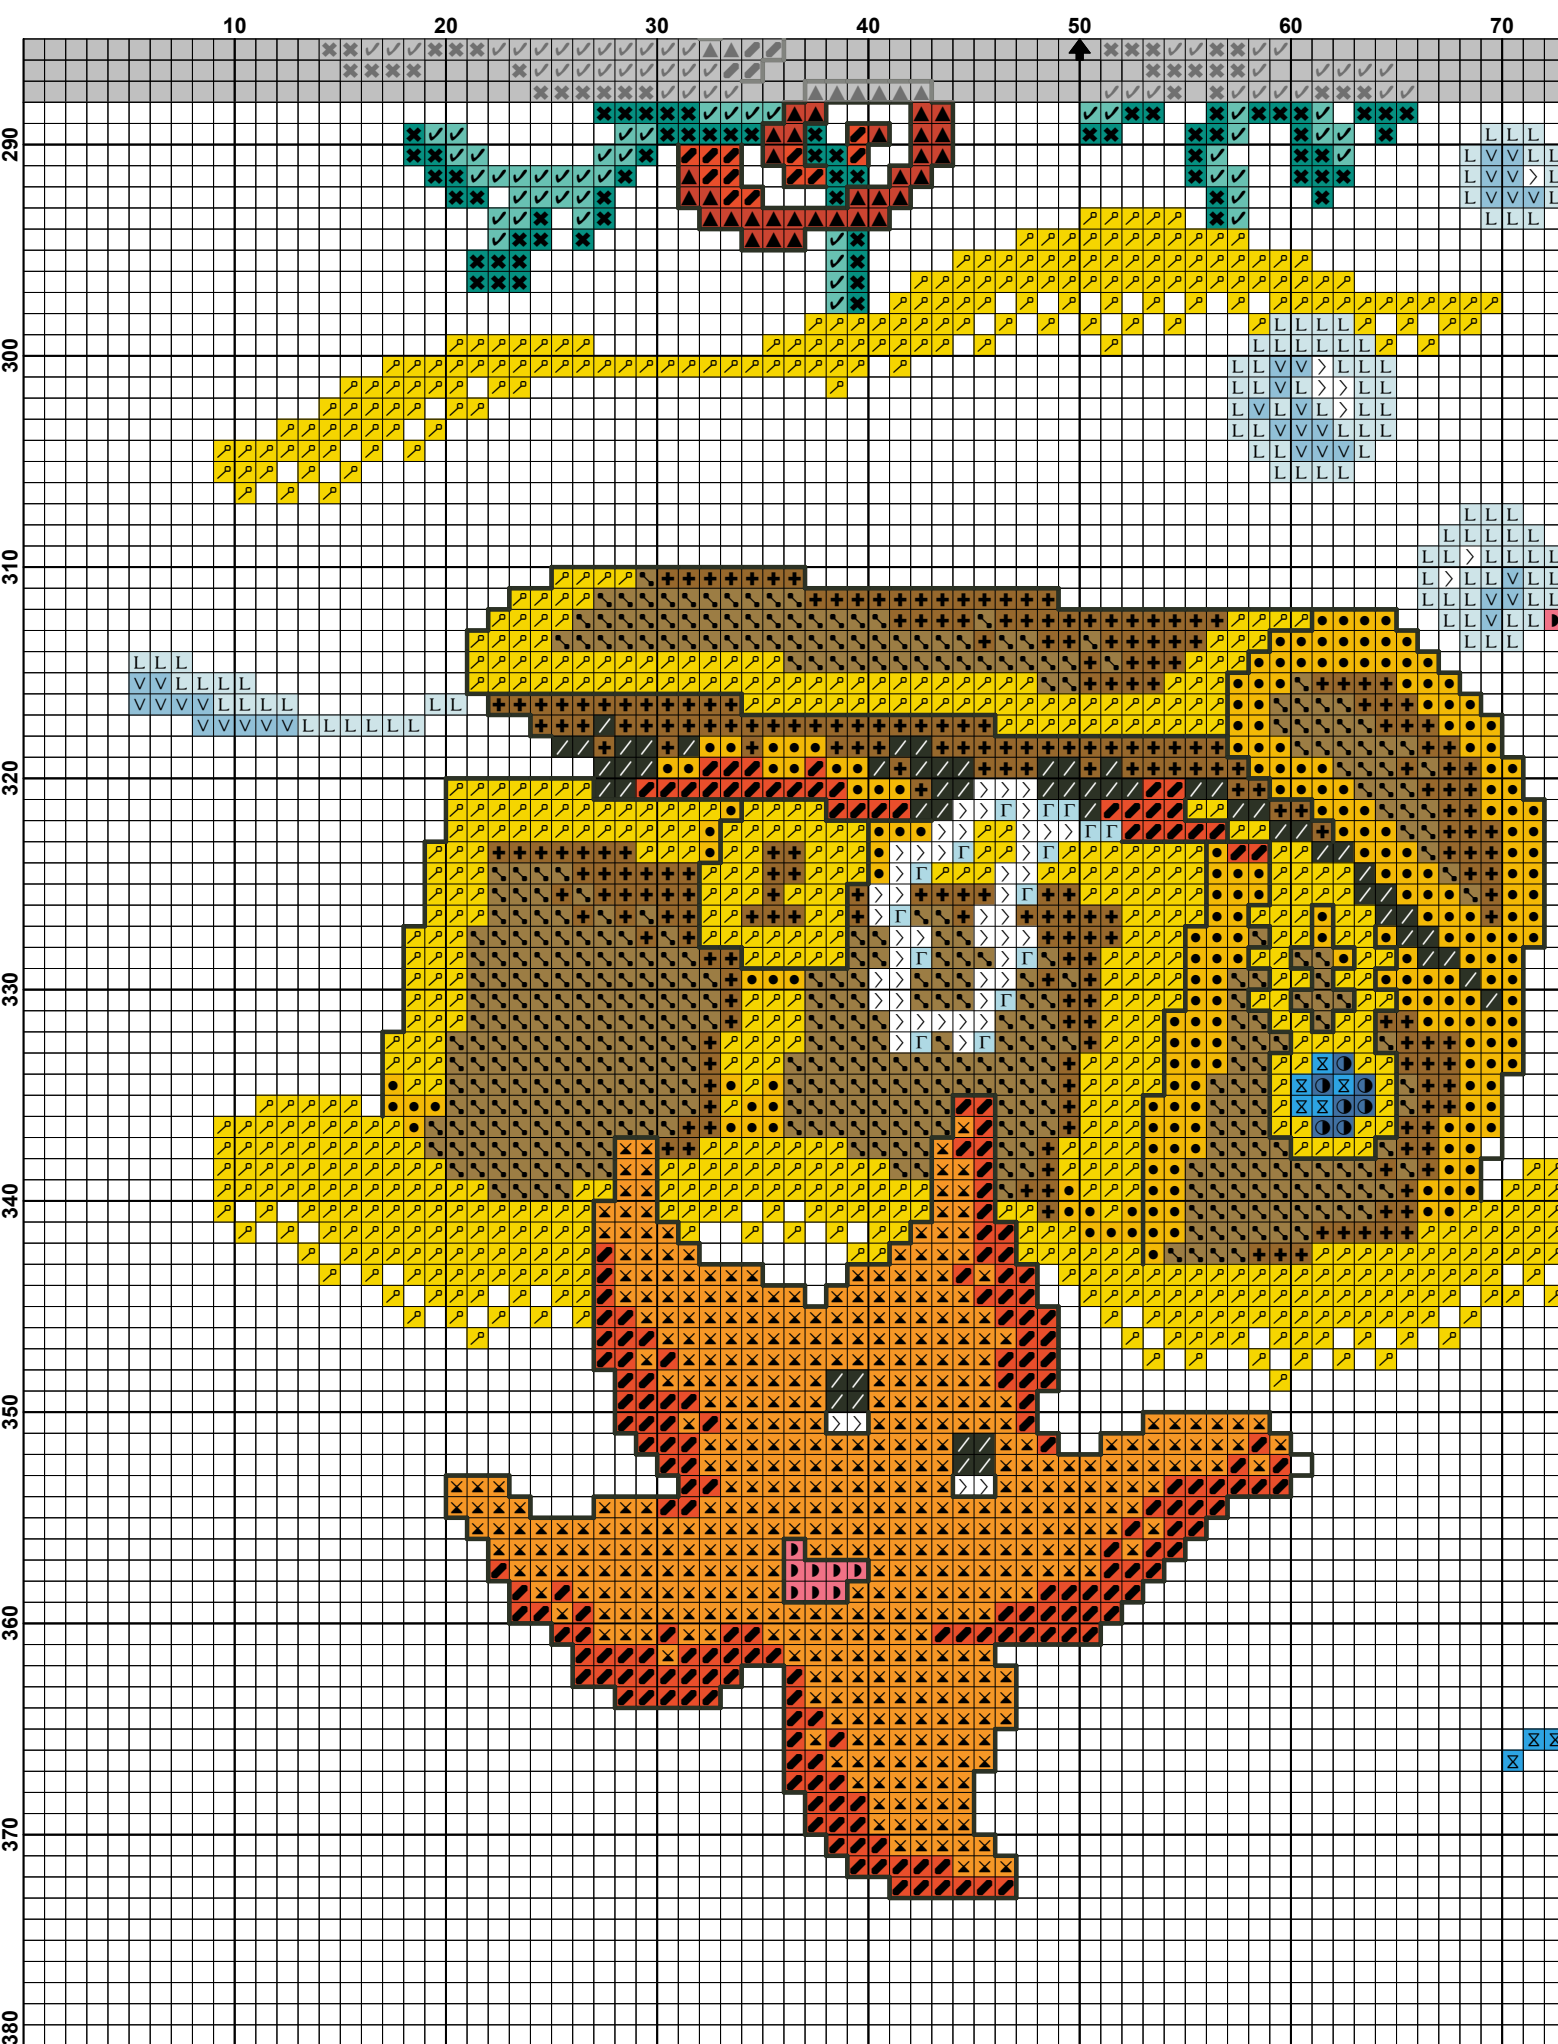

Name \_\_\_\_\_  
date \_\_\_\_\_

10 20 30 40 50 60 70

NAME  
DATE

10

20

30

40

50

60

70

80

90

(4) vodomilka

(6) vodmilka

**Fabric:** Aida 14, White  
89w X 368h Stitches  
**Size:** 14 Count, 16.15w X 66.77h cm

**Floss Used for Full Stitches:**

Symbol	Strands	Type	Number	Color
	2	DMC	310	Black
	2	DMC	420	Hazelnut Brown-DK
	2	DMC	444	Lemon-DK
	2	DMC	519	Sky Blue
	2	DMC	704	Christmas Green-VY LT
	2	DMC	741	Tangerine-MD
	2	DMC	775	Baby Blue-VY LT
	2	DMC	780	Topaz-UL VY DK
	2	DMC	825	Blue-DK
	2	DMC	893	Carnation-LT
	2	DMC	900	Burnt Orange-DK
	2	DMC	904	Parrot Green-VY DK
	2	DMC	906	Parrot Green-MD
	2	DMC	947	Burnt Orange
	2	DMC	959	Sea Green-MD
	2	DMC	972	Canary-DK
	2	DMC	996	Electric Blue-MD
	2	DMC	3761	Sky Blue-LT
	2	DMC	3812	Sea Green-VY DK
	2	DMC	5200	White

**Floss Used for Back Stitches:**

Symbol	Strands	Type	Number	Color
	1	DMC	310	Black

**Расход нитей**

**Нитей в мотке:** 6  
**Длина мотка:** 795.0 cm

Type	Number	Full	Half	Quarter	Petite	Back(cm)	Str(cm)	Spec(cm)	French	Bead	SK
DMC 310	310	91	0	0	0	199.2	0.0	0.0	0	0	
DMC 420	420	516	0	0	0	0.0	0.0	0.0	0	0	
DMC 444	444	2842	0	0	0	0.0	0.0	0.0	0	0	
DMC 519	519	288	0	0	0	0.0	0.0	0.0	0	0	
DMC 704	704	479	0	0	0	0.0	0.0	0.0	0	0	
DMC 741	741	875	0	0	0	0.0	0.0	0.0	0	0	
DMC 775	775	770	0	0	0	0.0	0.0	0.0	0	0	
DMC 780	780	299	0	0	0	0.0	0.0	0.0	0	0	
DMC 825	825	342	0	0	0	0.0	0.0	0.0	0	0	
DMC 893	893	279	0	0	0	0.0	0.0	0.0	0	0	
DMC 900	900	172	0	0	0	0.0	0.0	0.0	0	0	
DMC 904	904	203	0	0	0	0.0	0.0	0.0	0	0	
DMC 906	906	374	0	0	0	0.0	0.0	0.0	0	0	
DMC 947	947	764	0	0	0	0.0	0.0	0.0	0	0	