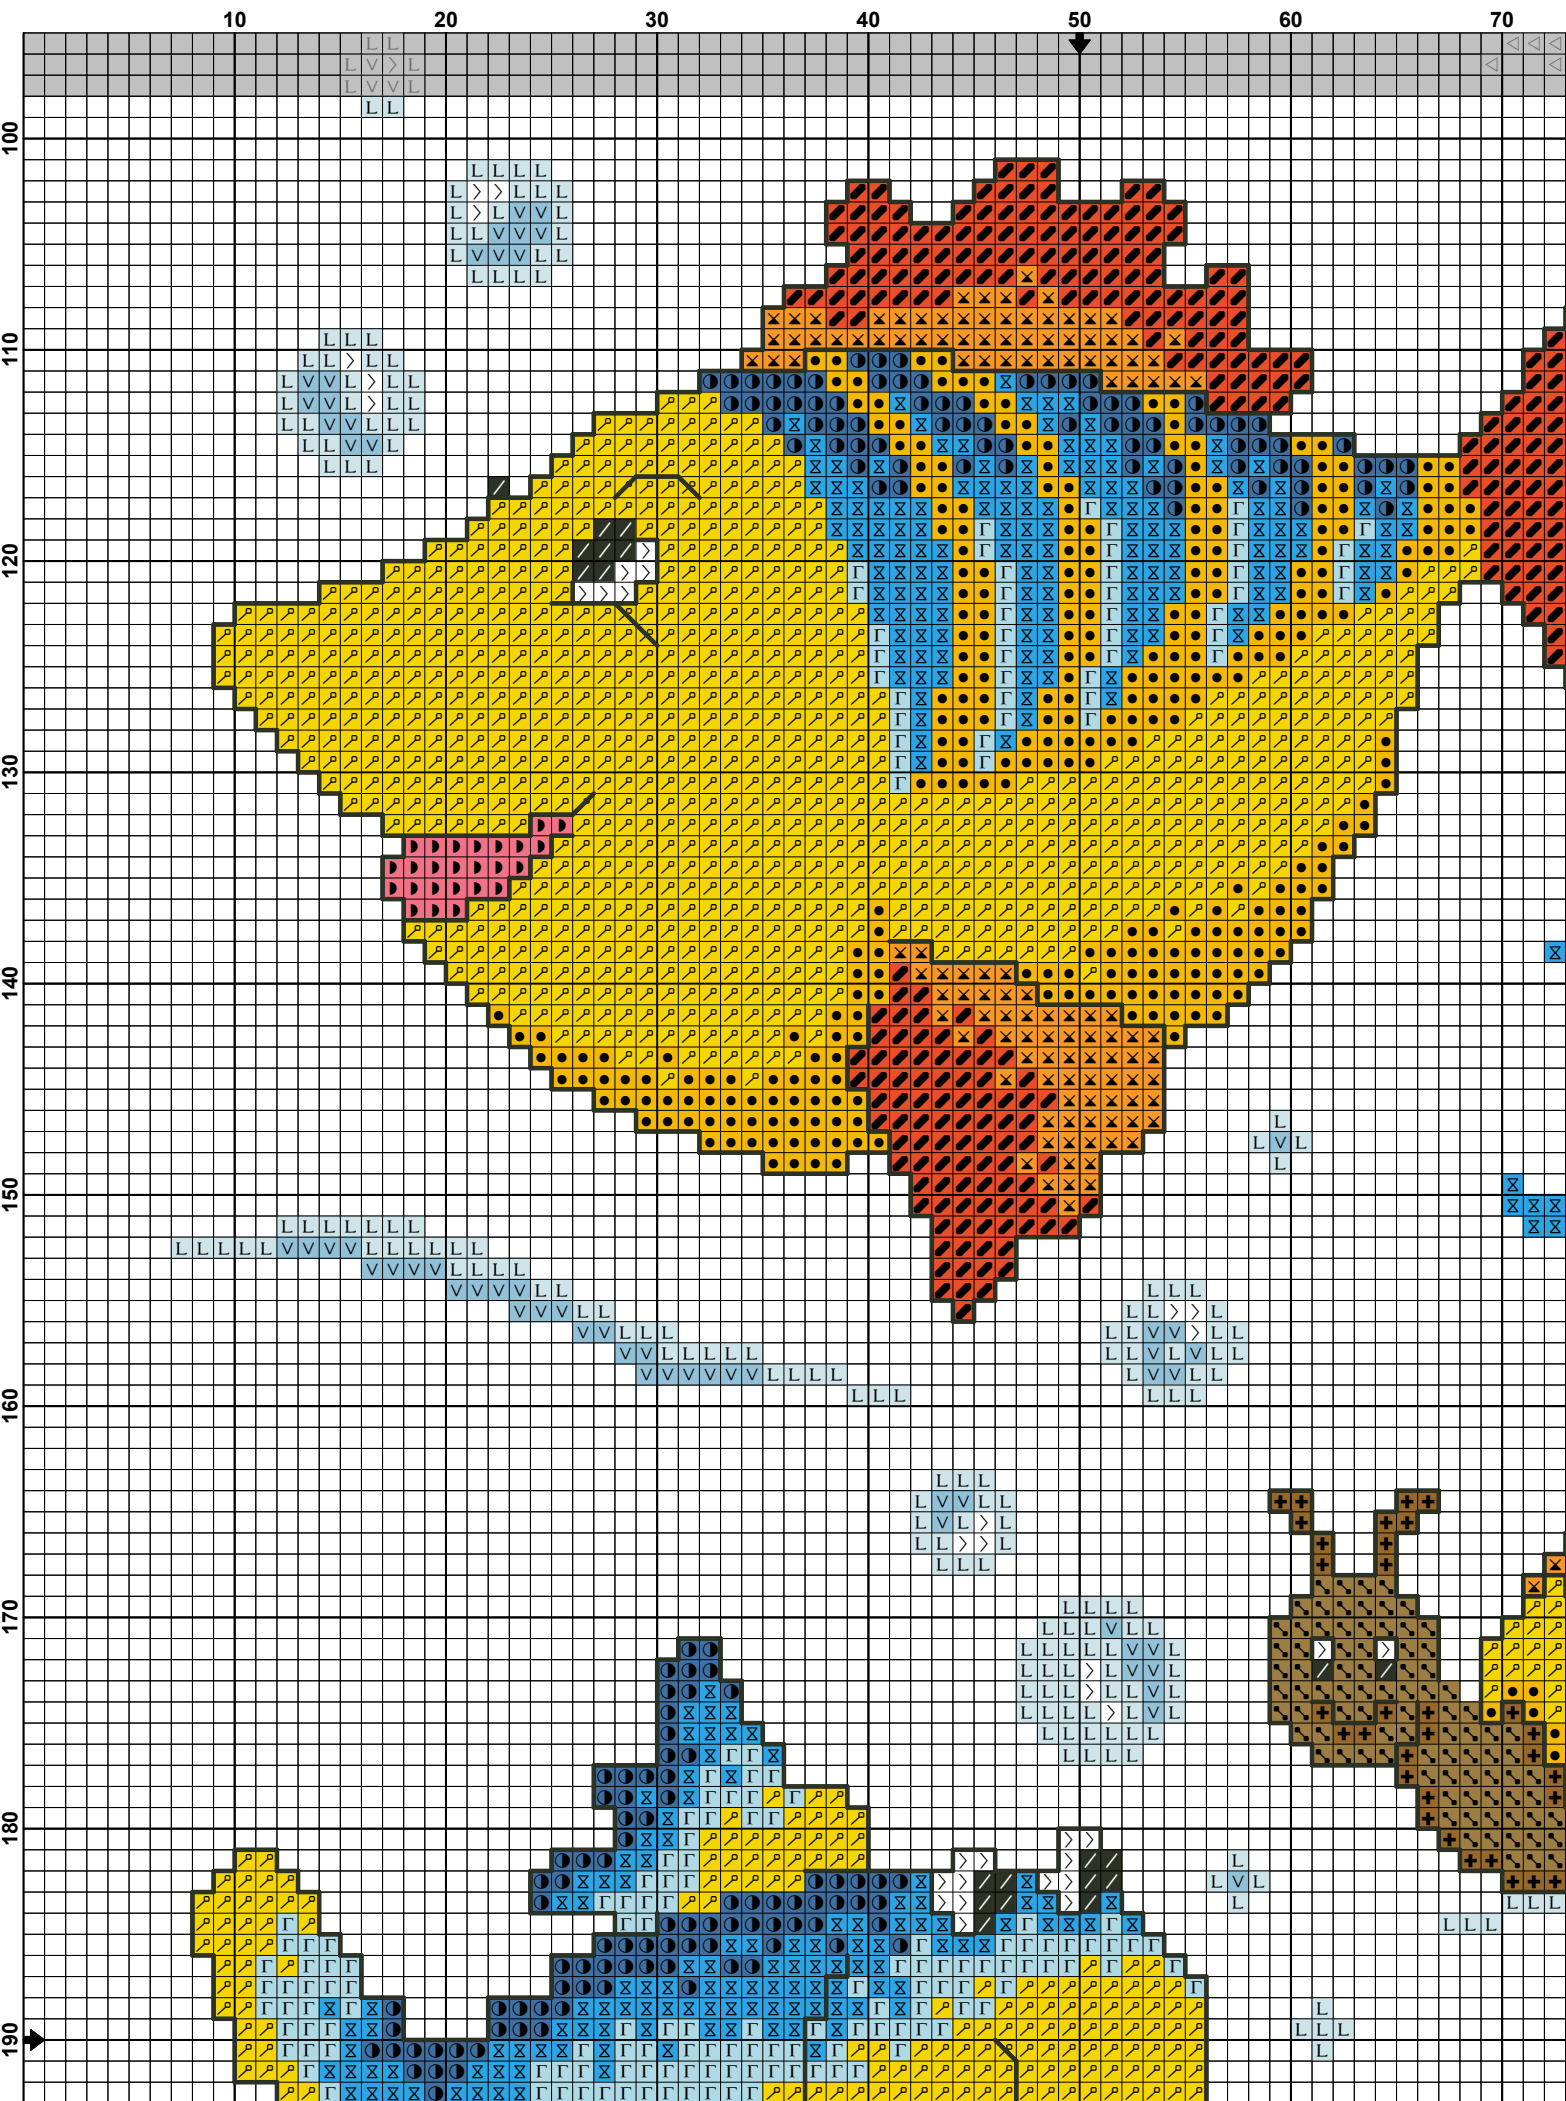

Name \_\_\_\_\_  
date \_\_\_\_\_

10 20 30 40 50 60 70

NAME  
DATE

10

20

30

40

50

60

70

80

90

(4) vodomilka

(6) vodmilka

**Fabric:** Aida 14, White  
89w X 368h Stitches  
**Size:** 14 Count, 16.15w X 66.77h cm

**Floss Used for Full Stitches:**

Symbol	Strands	Type	Number	Color
	2	DMC	310	Black
	2	DMC	420	Hazelnut Brown-DK
	2	DMC	444	Lemon-DK
	2	DMC	519	Sky Blue
	2	DMC	704	Christmas Green-VY LT
	2	DMC	741	Tangerine-MD
	2	DMC	775	Baby Blue-VY LT
	2	DMC	780	Topaz-UL VY DK
	2	DMC	825	Blue-DK
	2	DMC	893	Carnation-LT
	2	DMC	900	Burnt Orange-DK
	2	DMC	904	Parrot Green-VY DK
	2	DMC	906	Parrot Green-MD
	2	DMC	947	Burnt Orange
	2	DMC	959	Sea Green-MD
	2	DMC	972	Canary-DK
	2	DMC	996	Electric Blue-MD
	2	DMC	3761	Sky Blue-LT
	2	DMC	3812	Sea Green-VY DK
	2	DMC	5200	White

**Floss Used for Back Stitches:**

Symbol	Strands	Type	Number	Color
	1	DMC	310	Black

**Расход нитей**

**Нитей в мотке:** 6  
**Длина мотка:** 795.0 cm

Type	Number	Full	Half	Quarter	Petite	Back(cm)	Str(cm)	Spec(cm)	French	Bead	SK
DMC 310	310	91	0	0	0	199.2	0.0	0.0	0	0	
DMC 420	420	516	0	0	0	0.0	0.0	0.0	0	0	
DMC 444	444	2842	0	0	0	0.0	0.0	0.0	0	0	
DMC 519	519	288	0	0	0	0.0	0.0	0.0	0	0	
DMC 704	704	479	0	0	0	0.0	0.0	0.0	0	0	
DMC 741	741	875	0	0	0	0.0	0.0	0.0	0	0	
DMC 775	775	770	0	0	0	0.0	0.0	0.0	0	0	
DMC 780	780	299	0	0	0	0.0	0.0	0.0	0	0	
DMC 825	825	342	0	0	0	0.0	0.0	0.0	0	0	
DMC 893	893	279	0	0	0	0.0	0.0	0.0	0	0	
DMC 900	900	172	0	0	0	0.0	0.0	0.0	0	0	
DMC 904	904	203	0	0	0	0.0	0.0	0.0	0	0	
DMC 906	906	374	0	0	0	0.0	0.0	0.0	0	0	
DMC 947	947	764	0	0	0	0.0	0.0	0.0	0	0	