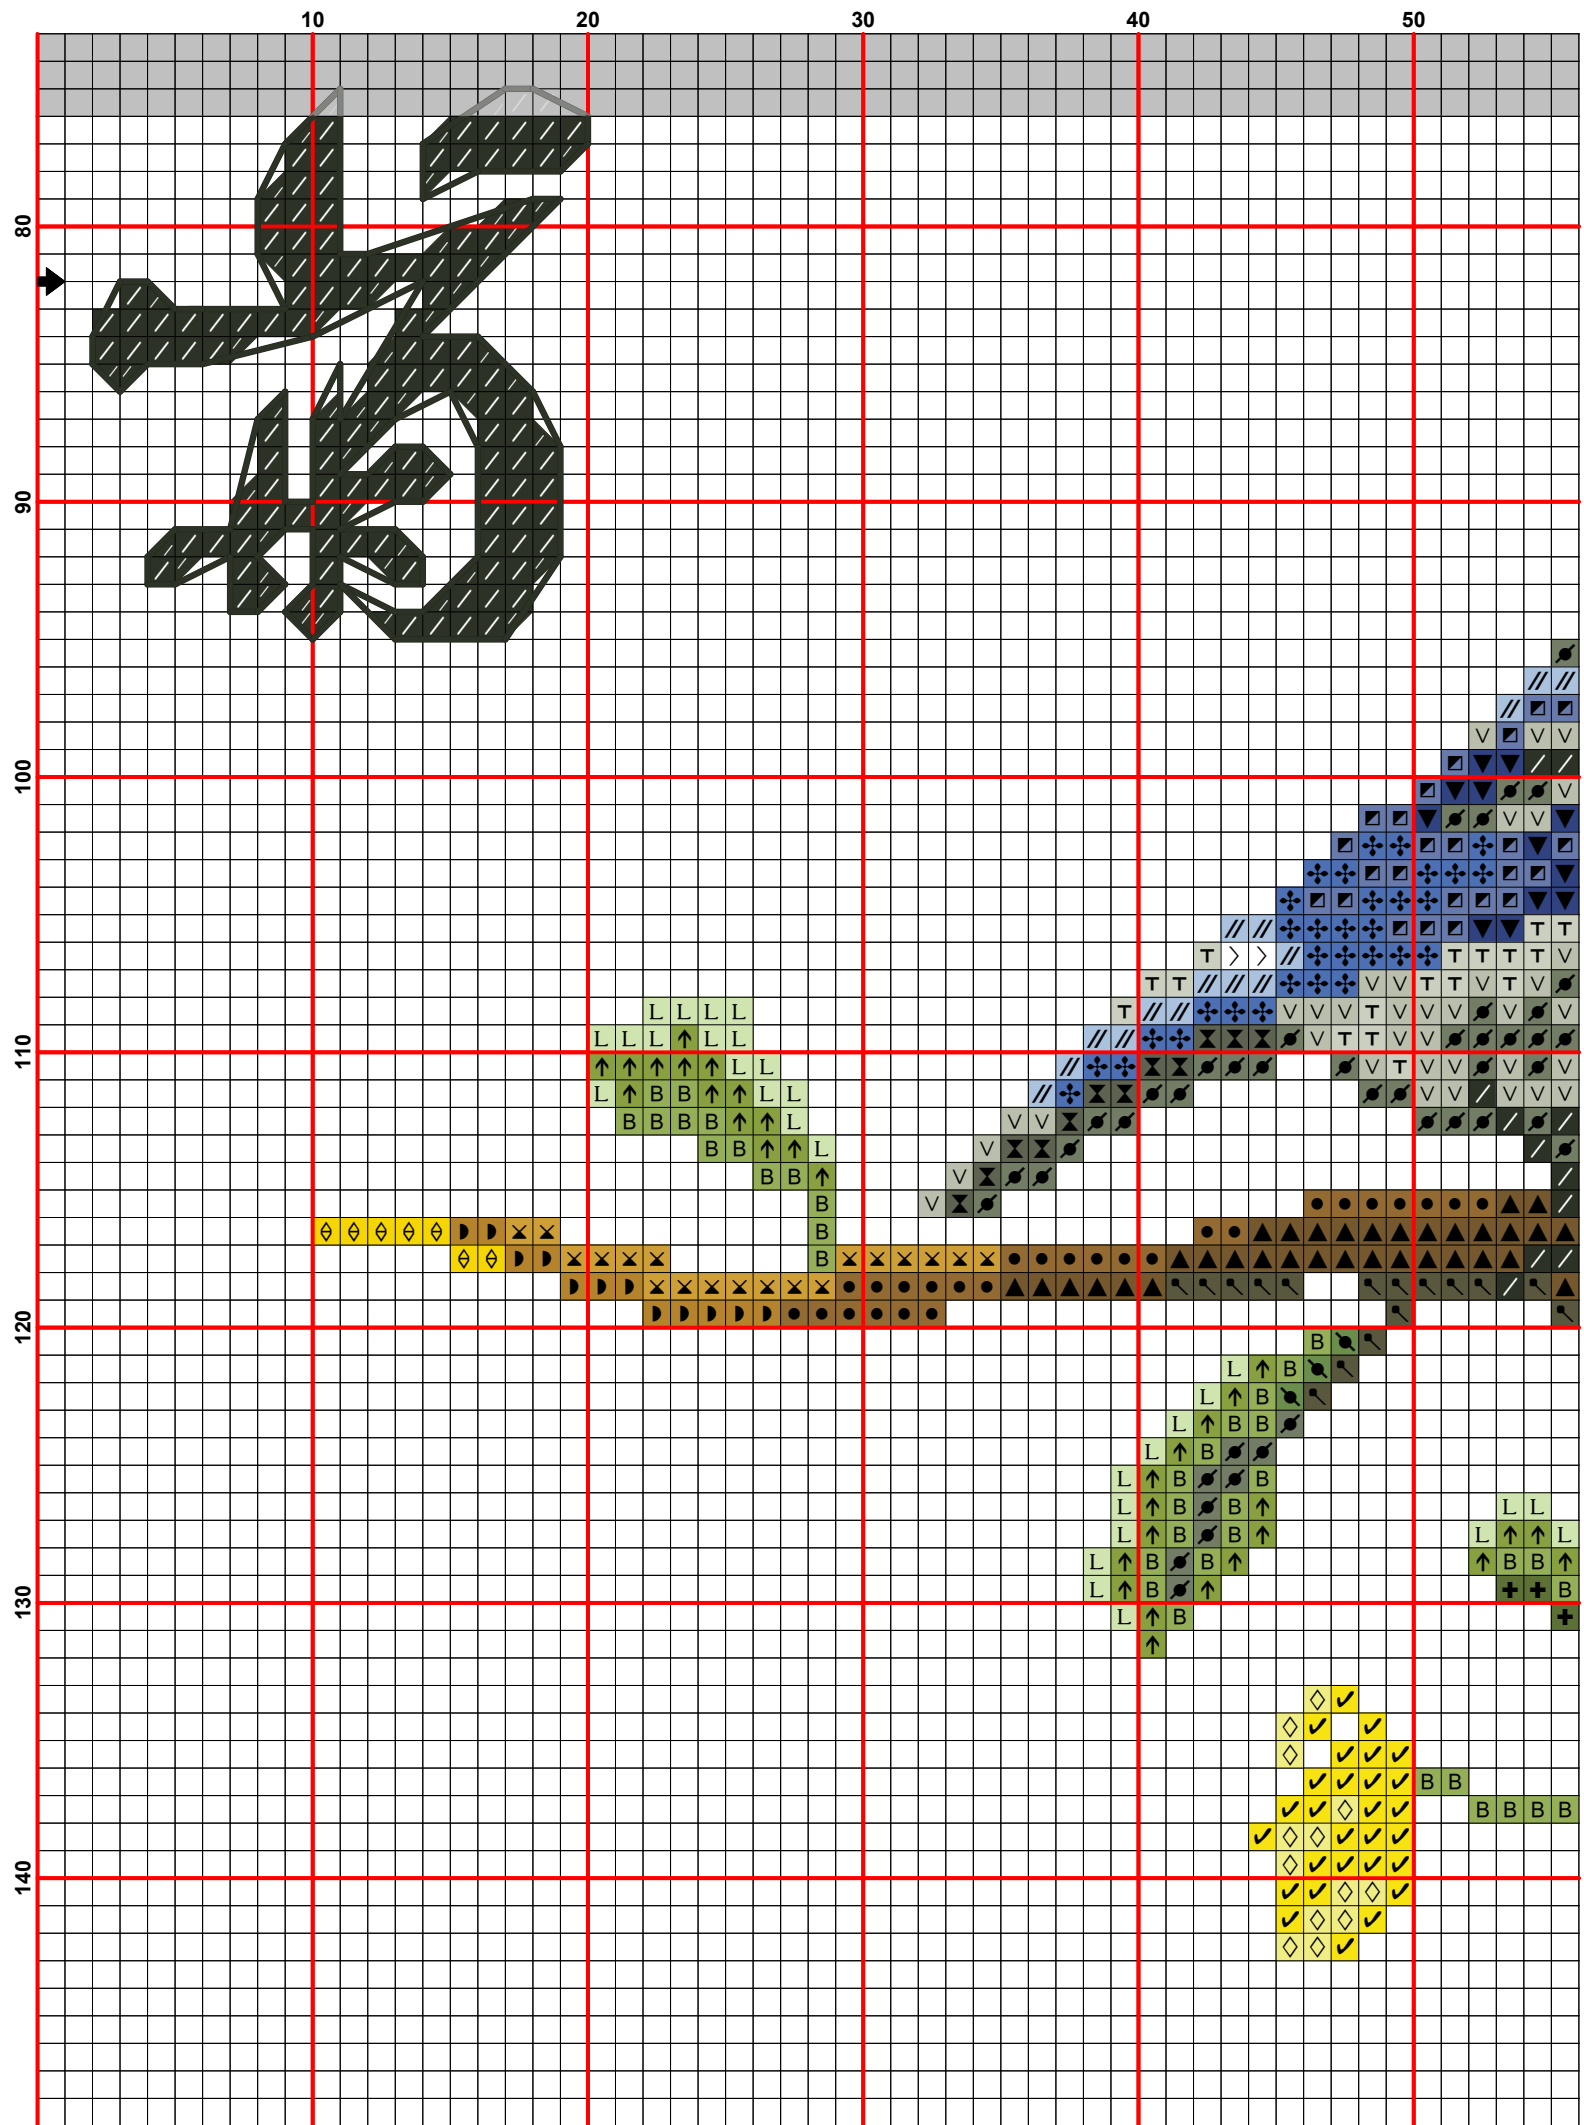

250

260

10

20

30

40

50

60

70

220

230

240

250

260

**Pattern Name:** 110207  
**Company:** DOME  
**Fabric:** Aida 14, °ЧЙ«  
 278w X 164h Stitches  
**Size(s):** 14 Count, 50.44w X 29.75h cm  
 16 Count, 44.13w X 26.03h cm  
 18 Count, 39.23w X 23.14h cm

**Floss Used for Full Stitches:**

Symbol	Strands	Type	Number	Color
	2	DMC	157	Cornflower Blue-VY LT
	2	DMC	307	Lemon
	2	DMC	310	Black
	2	DMC	433	Brown-MD
	2	DMC	434	Brown-LT
	2	DMC	445	Lemon-LT
	2	DMC	470	Avocado Green-LT
	2	DMC	471	Avocado Green-VY LT
	2	DMC	645	Beaver Gray-VY DK
	2	DMC	648	Beaver Gray-LT
	2	DMC	730	Olive Green-VY DK
	2	DMC	772	Yellow Green-VY LT
	2	DMC	782	Topaz-DK
	2	DMC	783	Topaz-MD
	2	DMC	796	Royal Blue-DK
	2	DMC	798	Delft Blue-DK
	2	DMC	823	Navy Blue-DK
	2	DMC	832	Golden Olive
	2	DMC	844	Beaver Brown-UL DK
	2	DMC	936	Avocado Green-VY DK
	2	DMC	937	Avocado Green-MD
	2	DMC	973	Canary-BRT
	2	DMC	3021	Brown Gray-VY DK
	2	DMC	3024	Brown Gray-VY LT
	2	DMC	3346	Hunter Green
	2	DMC	3807	Cornflower Blue
	2	DMC	Blanc	White

**Floss Used for Quarter Stitches:**

Symbol	Strands	Type	Number	Color
	2	DMC	310	Black

**Floss Used for Back Stitches:**

Symbol	Strands	Type	Number	Color
	2	DMC	310	Black