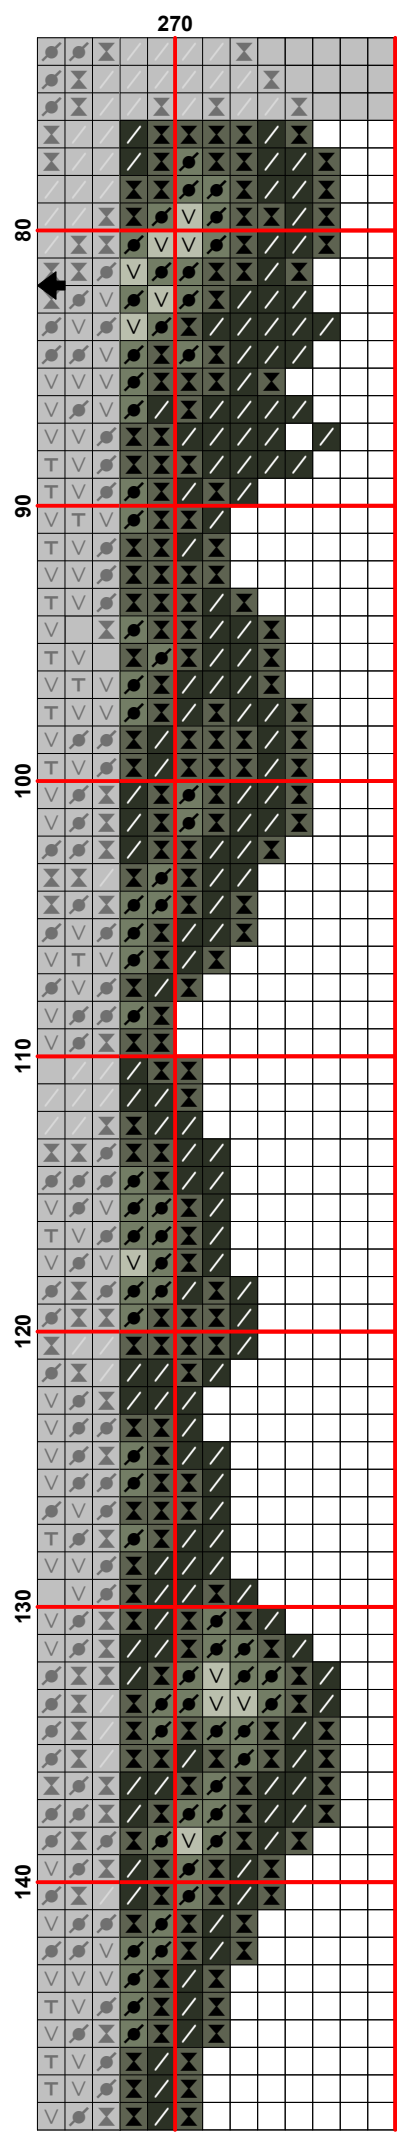

30

40

50

60

70

220

230

240

250

260

10

20

30

40

50

60

70

220

230

240

250

260

**Pattern Name:** 110207  
**Company:** DOME  
**Fabric:** Aida 14, °ЧЙ«  
 278w X 164h Stitches  
**Size(s):** 14 Count, 50.44w X 29.75h cm  
 16 Count, 44.13w X 26.03h cm  
 18 Count, 39.23w X 23.14h cm

**Floss Used for Full Stitches:**

Symbol	Strands	Type	Number	Color
	2	DMC	157	Cornflower Blue-VY LT
	2	DMC	307	Lemon
	2	DMC	310	Black
	2	DMC	433	Brown-MD
	2	DMC	434	Brown-LT
	2	DMC	445	Lemon-LT
	2	DMC	470	Avocado Green-LT
	2	DMC	471	Avocado Green-VY LT
	2	DMC	645	Beaver Gray-VY DK
	2	DMC	648	Beaver Gray-LT
	2	DMC	730	Olive Green-VY DK
	2	DMC	772	Yellow Green-VY LT
	2	DMC	782	Topaz-DK
	2	DMC	783	Topaz-MD
	2	DMC	796	Royal Blue-DK
	2	DMC	798	Delft Blue-DK
	2	DMC	823	Navy Blue-DK
	2	DMC	832	Golden Olive
	2	DMC	844	Beaver Brown-UL DK
	2	DMC	936	Avocado Green-VY DK
	2	DMC	937	Avocado Green-MD
	2	DMC	973	Canary-BRT
	2	DMC	3021	Brown Gray-VY DK
	2	DMC	3024	Brown Gray-VY LT
	2	DMC	3346	Hunter Green
	2	DMC	3807	Cornflower Blue
	2	DMC	Blanc	White