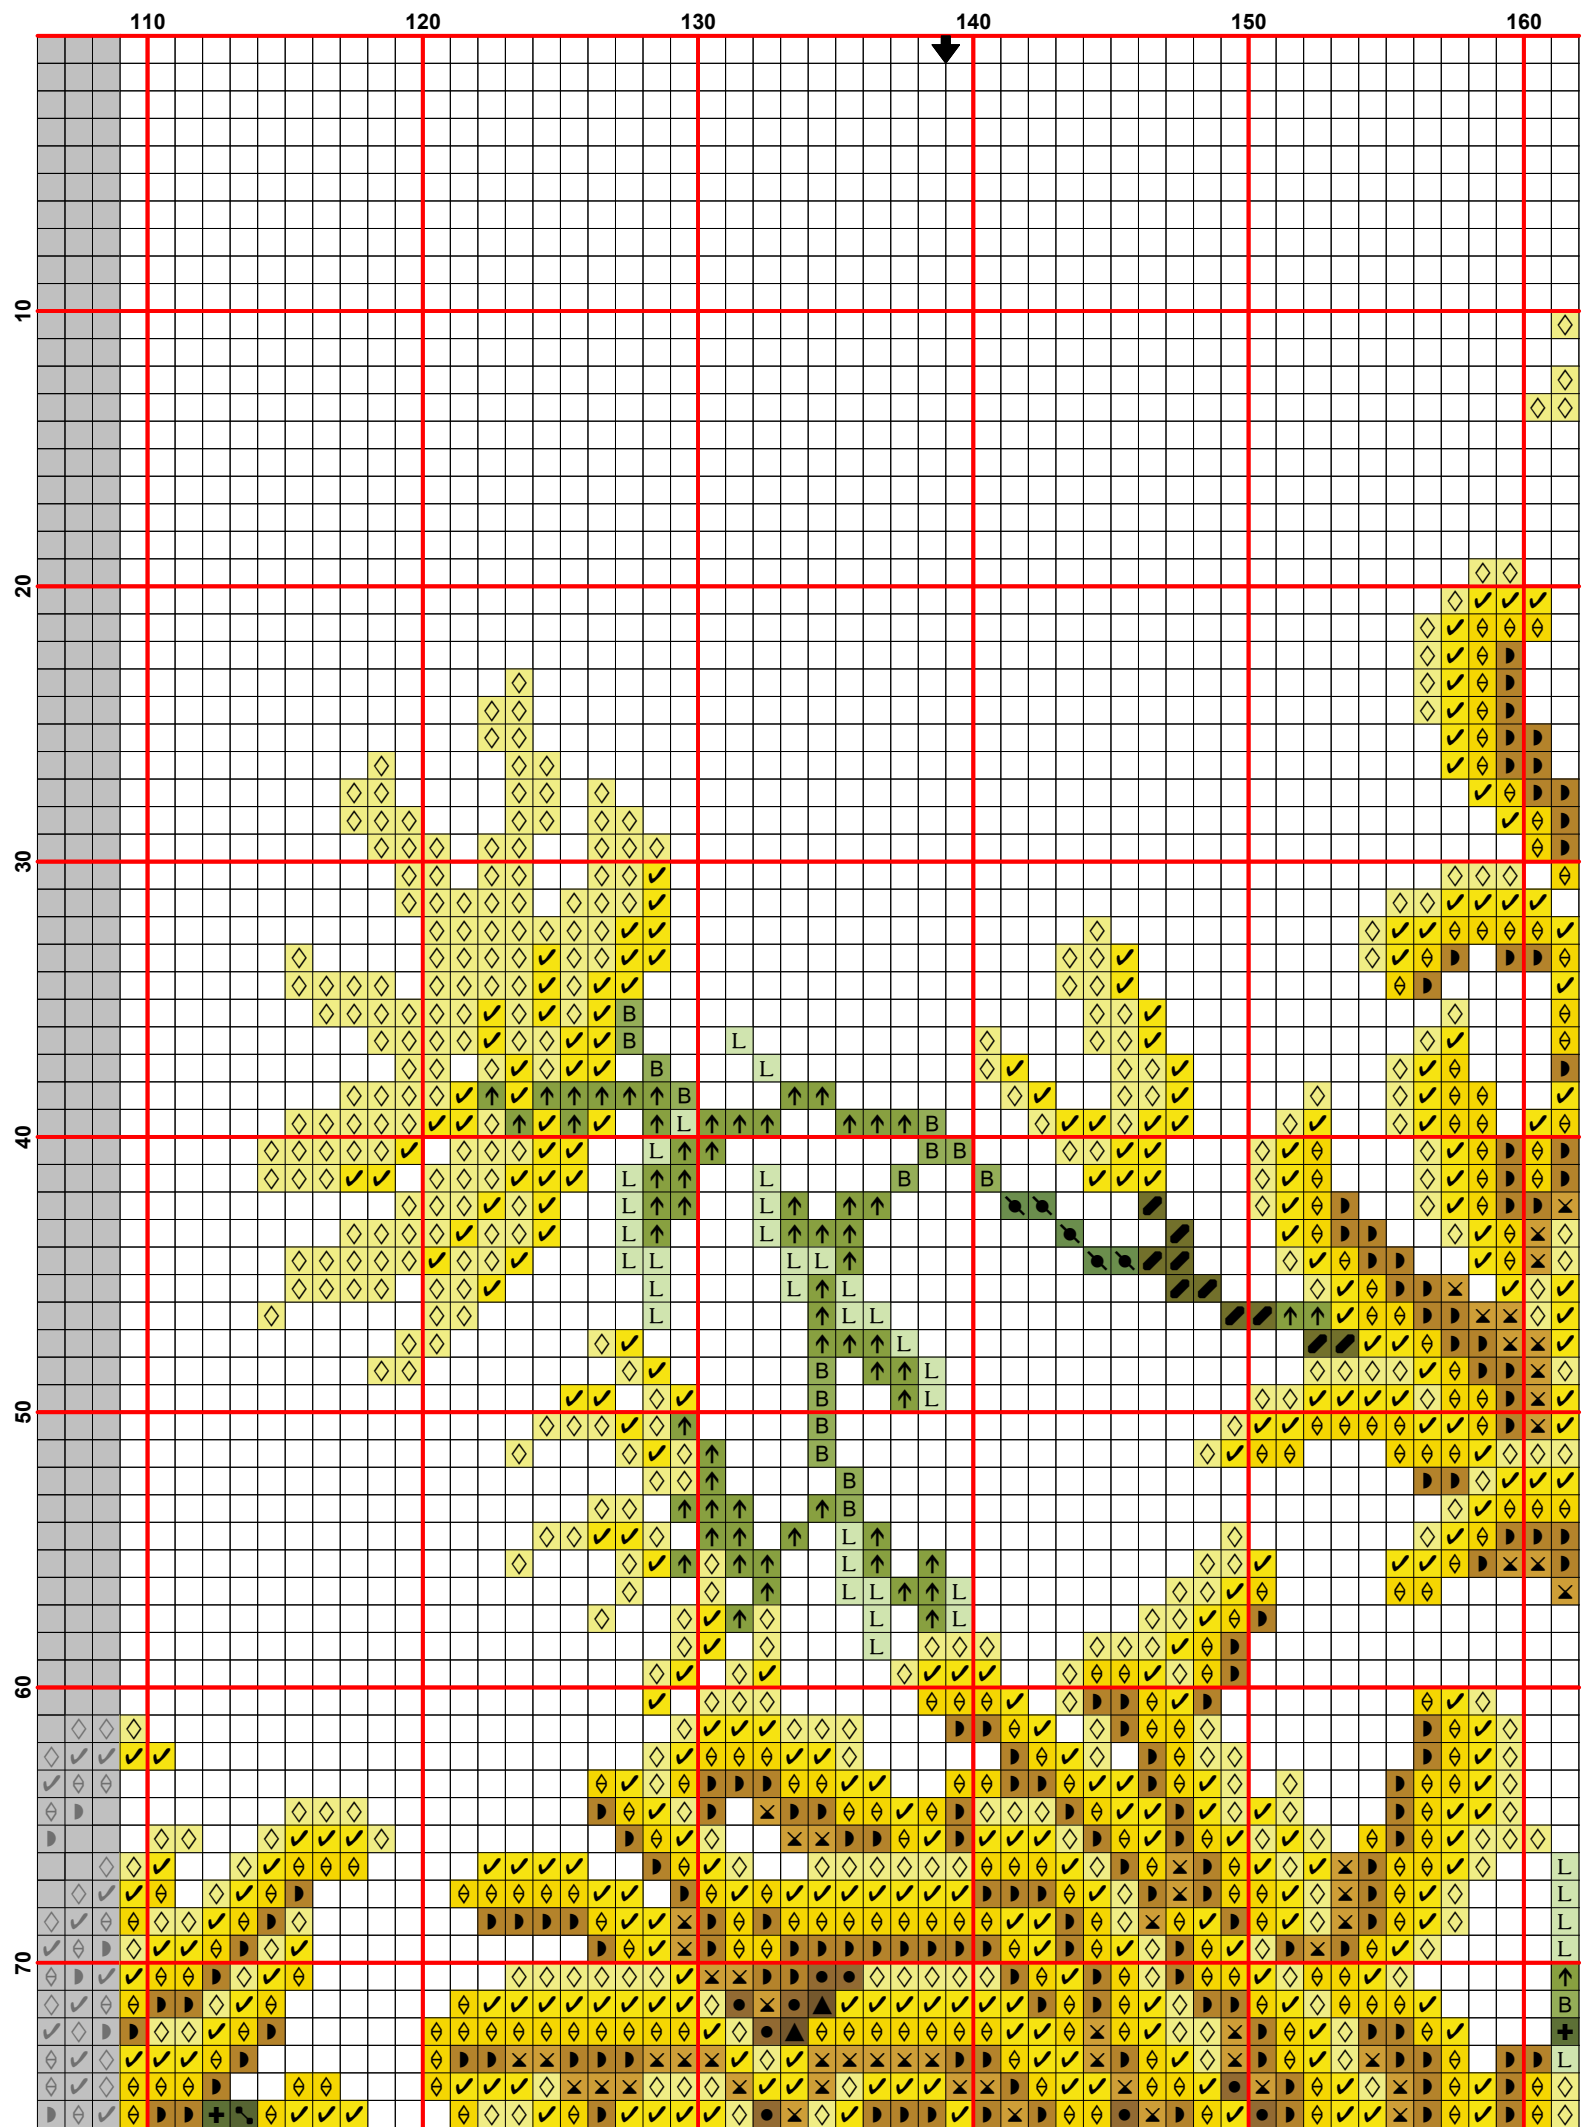

30

40

50

60

70

220

230

240

70

220

230

240

250

260

**Pattern Name:** 110207  
**Company:** DOME  
**Fabric:** Aida 14, °ЧЙ«  
 278w X 164h Stitches  
**Size(s):** 14 Count, 50.44w X 29.75h cm  
 16 Count, 44.13w X 26.03h cm  
 18 Count, 39.23w X 23.14h cm

**Floss Used for Full Stitches:**

Symbol	Strands	Type	Number	Color
	2	DMC	157	Cornflower Blue-VY LT
	2	DMC	307	Lemon
	2	DMC	310	Black
	2	DMC	433	Brown-MD
	2	DMC	434	Brown-LT
	2	DMC	445	Lemon-LT
	2	DMC	470	Avocado Green-LT
	2	DMC	471	Avocado Green-VY LT
	2	DMC	645	Beaver Gray-VY DK
	2	DMC	648	Beaver Gray-LT
	2	DMC	730	Olive Green-VY DK
	2	DMC	772	Yellow Green-VY LT
	2	DMC	782	Topaz-DK
	2	DMC	783	Topaz-MD
	2	DMC	796	Royal Blue-DK
	2	DMC	798	Delft Blue-DK
	2	DMC	823	Navy Blue-DK
	2	DMC	832	Golden Olive
	2	DMC	844	Beaver Brown-UL DK
	2	DMC	936	Avocado Green-VY DK
	2	DMC	937	Avocado Green-MD
	2	DMC	973	Canary-BRT
	2	DMC	3021	Brown Gray-VY DK
	2	DMC	3024	Brown Gray-VY LT
	2	DMC	3346	Hunter Green
	2	DMC	3807	Cornflower Blue
	2	DMC	Blanc	White

**Floss Used for Quarter Stitches:**

Symbol	Strands	Type	Number	Color
	2	DMC	310	Black

**Floss Used for Back Stitches:**

Symbol	Strands	Type	Number	Color
	2	DMC	310	Black